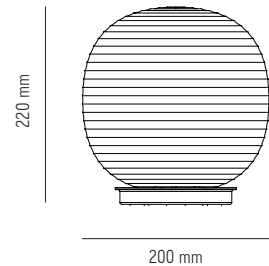

Ean No	Item No	Variation
5712826206140	20614	Black Base w. Frosted White Opal Glass

NEW WORKS.

Product Fact Sheet - Lighting - Lantern Globe Table Lamp, Small

Specifications

Product Name	Lantern Table Lamp, Small
Designer	Anderssen & Voll
Year	2020
Category	Lighting
Type	Table Lamp
Material	Frosted opal glass w. powder coated steel base
Colour/Variant	Frosted white w. black base
Product Dimensions	H: 220 X Ø: 200 mm
Packaging Dimensions	H: 270 X W: 430 X D: 310 mm
Cord	Black PVC, 1800 mm w. dimmable switch 300 mm from base
Weight	2 kg
Weight (incl. Packaging)	2,5 Kg
Light Source	E14, LED Max 7W (Dimmable bulb only)
Bulb	Not Included
Certification	CE, Class II, IP20
County of origin	China
Master packaging	1