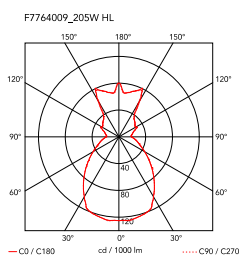

Tatou Floor

by Patricia Urquiola , 2012

Diffused light floor lamp. External diffuser in Polycarbonate. Internal diffuser in injection-printed opal Polycarbonate. Support and base in painted steel.

Mounting	Floor
Environment	Indoor
Weight	16.40 Kg
Light sources available	1 x LED 21W E27 2452lm 3000K [e] cod. RF26998 Dimmable
Emergency	Without
Dimmer	Included
Voltage	220-240V
Power	MAX 205W
Battery	No
Supply included	Yes

Cord Length	1700 mm
Materials	Polycarbonate, Steel

Colors	<ul style="list-style-type: none"> ● F7764009 - White ● F7764030 - Black ● F7764048 - Ochre-Grey
--------	---

Certificate