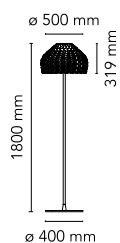

Tatou Floor

by Patricia Urquiola , 2012

Diffused light floor lamp. External diffuser in Polycarbonate. Internal diffuser in injection-printed opal Polycarbonate. Support and base in painted steel.

Mounting	Floor
Environment	Indoor
Weight	16.40 Kg
Light sources available	1 x LED 21W E27 2452lm 3000K [e] cod. RF26998 Dimmable
Emergency	Without
Dimmer	Included
Voltage	220-240V
Power	MAX 205W
Battery	No
Supply included	Yes

Cord Length	1700 mm
Materials	Polycarbonate, Steel

Colors	<ul style="list-style-type: none"> ● F7764009 - White ● F7764030 - Black ● F7764048 - Ochre-Grey
--------	---

Certificate