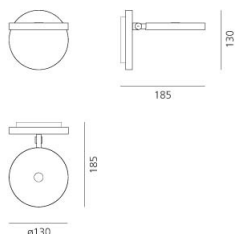

Demetra Spotlight - with Switch - 2700K - Anthracite Grey

Naoto Fukasawa

IP20    Dimmerable: 

LUMINAIRE

- Watt: **9W**
- Voltage: **220V-240V**
- Delivered lumens output: **360lm**
- CCT: **2700K**
- Efficiency: **54%**
- Efficacy: **40lm/W**
- CRI: **90**
- Dimmer Typology: **Microswitch Dimmer**

DESCRIPTION

With light intensity regulator, dimmer Microswitch.

PRODUCT CODE: 1730W10A

FEATURES

- Article Code: **1730W10A**
- Colour: **Grey anthracite**
- Installation: **Wall**
- Material: **Aluminium**
- Series: **Design Collection**
- design by: **Naoto Fukasawa**

DIMENSIONS

- Length: **cm 18.5**
- Height: **cm 13**
- Diameter: **cm 13**
- Impact Resistance: **N.D.**
- Glow Wire Test: **650°**

SOURCES INCLUDED

- Category: **Led**
- Number: **1**
- Watt: **9W**
- Color temperature (K): **2700K**
- CRI: **90**