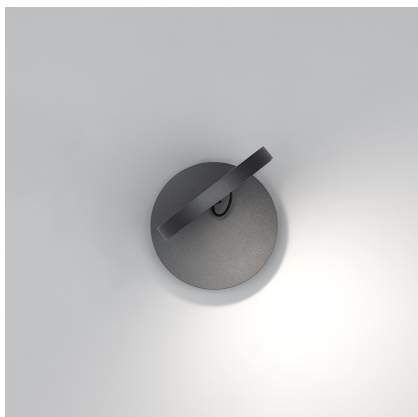

Demetra Spotlight - with Switch - 2700K - Anthracite Grey

Naoto Fukasawa

IP20    Dimmerable: 

LUMINAIRE

- Watt: **9W**
- Voltage: **220V-240V**
- Delivered lumens output: **360lm**
- CCT: **2700K**
- Efficiency: **54%**
- Efficacy: **40lm/W**
- CRI: **90**
- Dimmer Typology: **Microswitch Dimmer**

DESCRIPTION

With light intensity regulator, dimmer Microswitch.

PRODUCT CODE: 1730W10A

FEATURES

- Article Code: **1730W10A**
- Colour: **Grey anthracite**
- Installation: **Wall**
- Material: **Aluminium**
- Series: **Design Collection**
- design by: **Naoto Fukasawa**

DIMENSIONS

- Length: **cm 18.5**
- Height: **cm 13**
- Diameter: **cm 13**
- Impact Resistance: **N.D.**
- Glow Wire Test: **650°**

SOURCES INCLUDED

- Category: **Led**
- Number: **1**
- Watt: **9W**
- Color temperature (K): **2700K**
- CRI: **90**