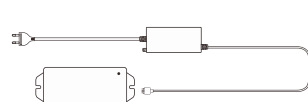

Paulmann
Art.Nr:999.46

Not incl.

Driver: Max.25W