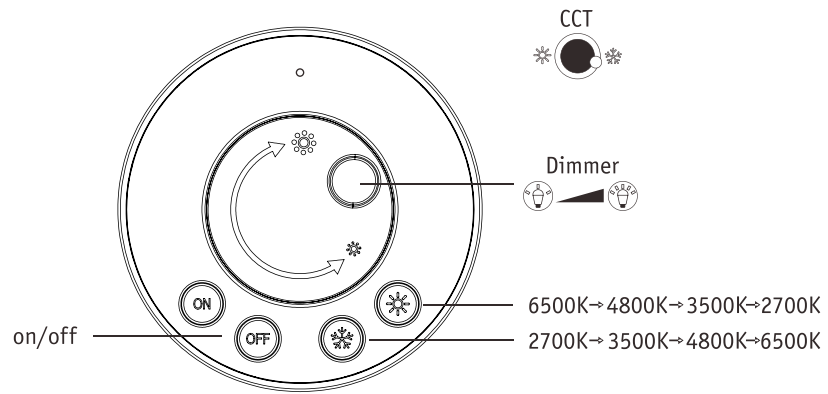

Paulmann
Art.Nr:999.76

Function of keys

Code Matching

(Press the "ON" button one time within 5s of connecting to the controller)

One remote control can control countless controller (99946/99947/99948), but a controller (99946/99947/99948) can be only controlled by 4 pcs remote control.