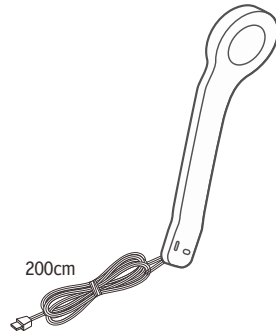

Paulmann

Safety Instructions

1, 2, 3, 4, 7, 8, 11, 12, 13, 14, 16, 17, 18, 19, 20, 33, 34;

Info

www.paulmann.com

Paulmann Licht GmbH
Quezinger Feld 2
31832 Springe
Germany

www.paulmann.com

Art.-Nr.: 999.49
999.50

999.49/50

200cm

2x

(+MA 326)PE0 04 /20

A