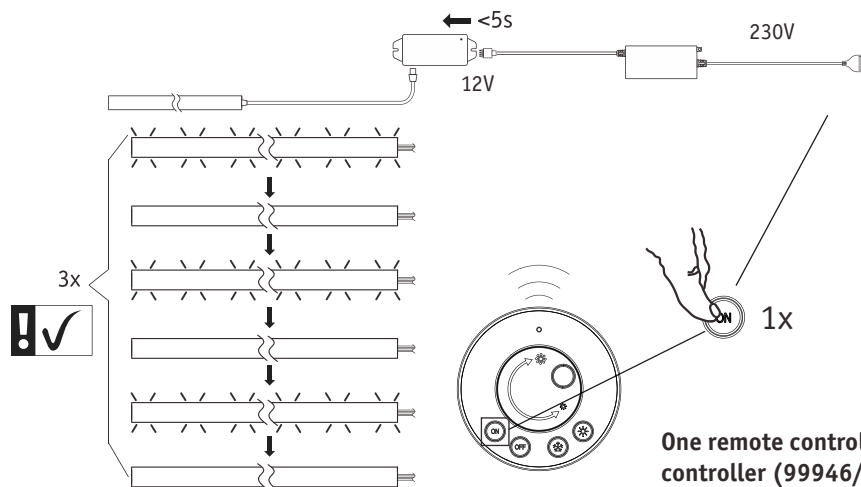

Paulmann
Art.Nr:999.76

Function of keys

Code Matching

(Press the "ON" button one time within 5s of connecting to the controller)

One remote control can control countless controller (99946/99947/99948), but a controller (99946/99947/99948) can be only controlled by 4 pcs remote control.

Code Clearing

(Press the "NO" button three times within 5s of cancelling the connection to the controller)

Hiermit erklärt Paulmann Licht, dass der Funkanlagentyp Art.-Nr.: 999.49/999.50 der Richtlinie 2014/53/EU entspricht. Der vollständige