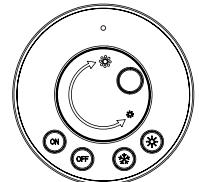

Paulmann
Art.Nr:999.76

Function of keys

Code Matching

(Press the "ON" button one time within 5s of connecting to the controller)

One remote control can control countless controller (99946/99947/99948), but a controller (99946/99947/99948) can be only controlled by 4 pcs remote control.