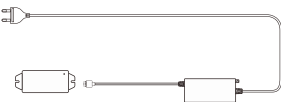

Not incl.

Driver: Max.12W