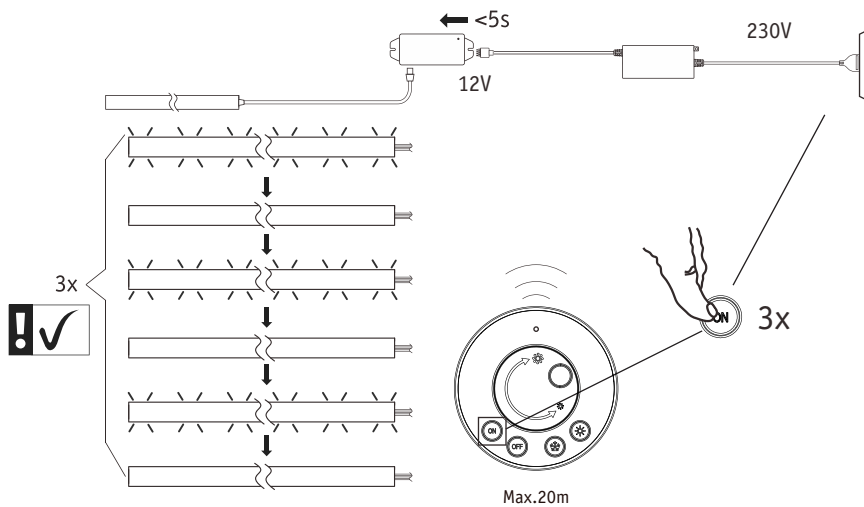

Paulmann
Art.Nr:999.76

Function of keys

Code Matching

(Press the "ON" button one time within 5s of connecting to the controller)

One remote control can control countless controller (99946/99947/99948), but a controller (99946/99947/99948) can be only controlled by 4 pcs remote control.

Code Clearing

(Press the "NO" button three times within 5s of cancelling the connection to the controller)

Hiermit erklärt Paulmann Licht, dass der Funkanlagentyp Art.-Nr.: 999.49/999.50 der Richtlinie 2014/53/EU entspricht. Der vollständige