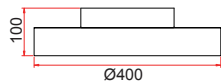

# Lindby

UOM:mm

UK  
CA

CE

**Art.-No.: 9626856**

incl. LED L9002112  
2700 lm Modul  
860 lm@3000K Lamp  
920 lm@4000K Lamp  
920 lm@6500K Lamp  
23W LED  
25,5W Total  
230V~50Hz  
3000-6500K  
CRI >80  
30000 h  
25000x ON/ OFF