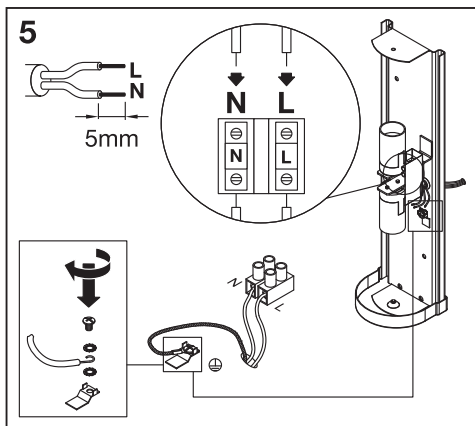

BATHROOM CLASSIC CYLINDER

1030 g
1442 g

1x
 2x
 2x
 2x
 2x
 2x

4099854444074
4099854444111

4099854444210
4099854444395

mm

	L	W	H
4099854444074, 4099854444111	86	72	320
4099854444210, 4099854444395	86	72	455

1

ON
 OFF

2

4099854444074
4099854444111

3

max. 50mm

4

BATHROOM CLASSIC CYLINDER