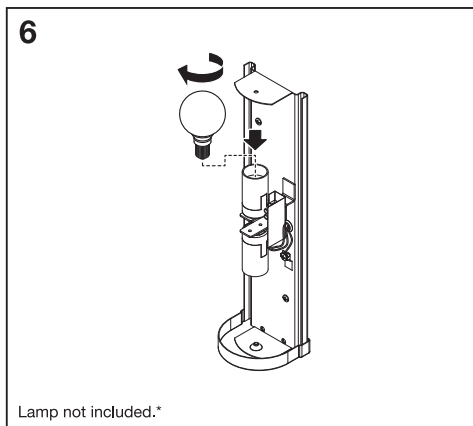

1

ON
 OFF

2

4099854444074
4099854444111

3

max. 50mm

4

BATHROOM CLASSIC CYLINDER