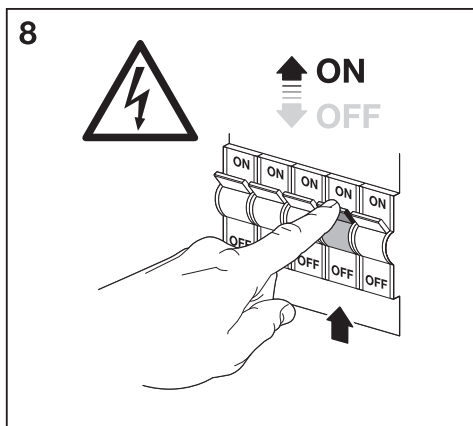

1

ON
 OFF

2

4099854444074
4099854444111

3

max. 50mm

4

BATHROOM CLASSIC CYLINDER