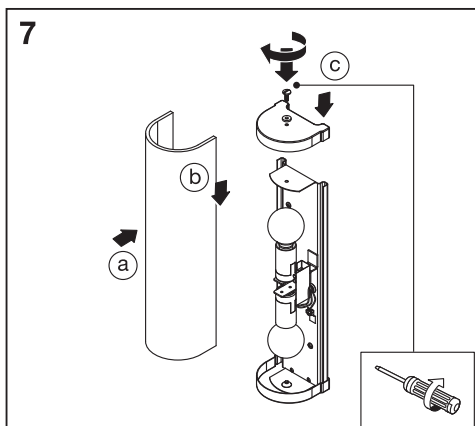

BATHROOM CLASSIC CYLINDER

1030 g
1442 g

1x
 2x
 2x
 2x
 2x
 2x

4099854444074
4099854444111

4099854444210
4099854444395

mm

	L	W	H
4099854444074, 4099854444111	86	72	320
4099854444210, 4099854444395	86	72	455

1

ON
 OFF

2

4099854444074
4099854444111

3

max. 50mm

4

BATHROOM CLASSIC CYLINDER