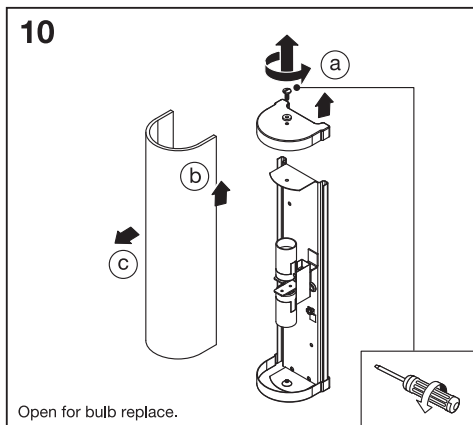

1

ON
 OFF

2

4099854444074
4099854444111

3

max. 50mm

4

BATHROOM CLASSIC CYLINDER