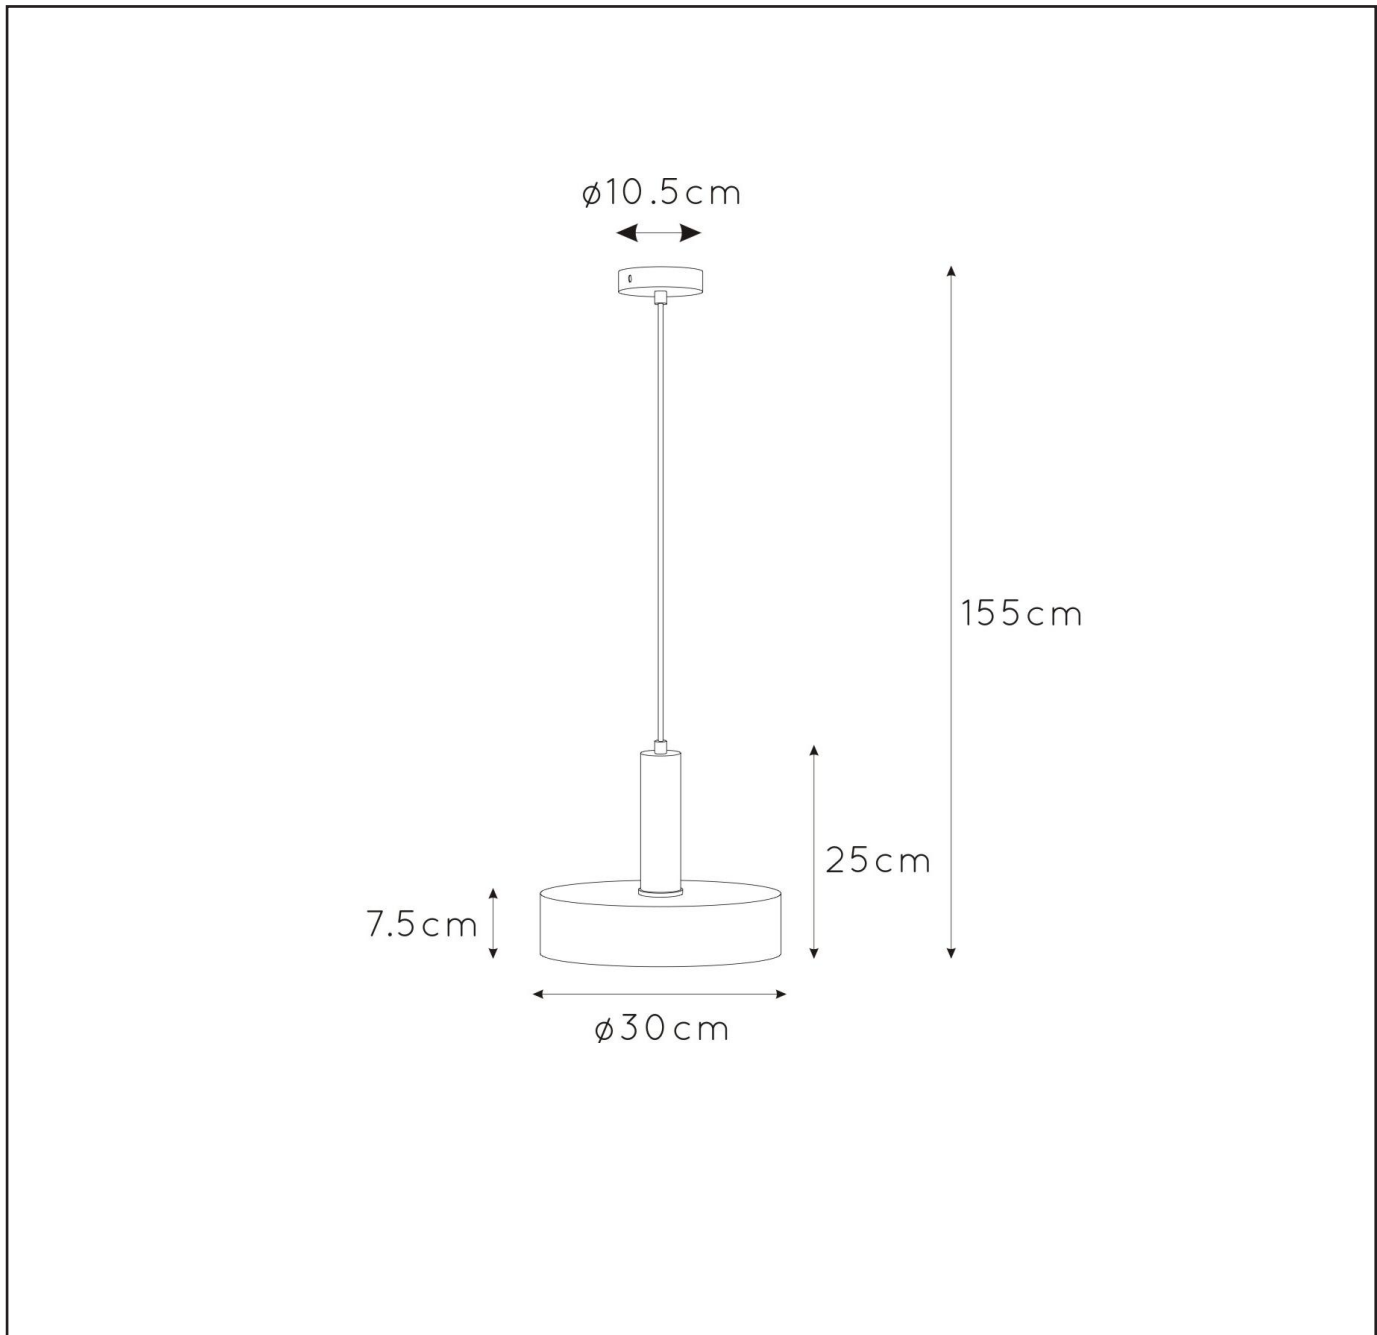

RECOMMENDED
LUCIDE LIGHT
SOURCE

49032/05/65

Light source dimmable : Yes

Light source incl. : No

General

Dimensions LxWxH : Ø 30cm x 155 cm
Height minimum : 7.5 cm
Height maximum : 155 cm
Dimensions shade LxWxH : Ø 30cm x 7.5 cm
Main material : Steel+aluminium
Ceiling rose material : Steel
Color : Satin brass+matt black
Style : Modern
Shape : As shown
Weight : 1.1 kg
Warranty : 2 years

Product specifications

Dimmable : No
Light direction : Down
Adjustable in height : No
Directional : No
Cable : Yes, Cable on product
Cable length : 130cm
Sensor : Without Sensor
Control: Light Switch Control
IP-Class : 20
Electric class : 1
Light source including ? : No
Lamp socket : E27
Light source number : 1
Power requirements : 220-240V~50Hz
Bulb type & maximum wattage : E27 max.60W

For more specifications of this product please visit

www.lucide.com

LUCIDE

TECHNICAL DRAWING & DIMENSIONS

GIADA

item number : 30472/30/02

EAN code : 5411212302465

For more specifications, dimensions please visit