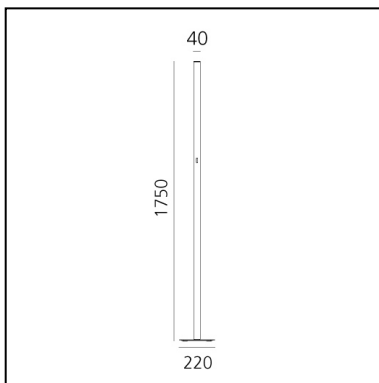

Ilio Mini Black 2700K - APP Compatible

Ernesto Gismondi

IP20    Dimmerable: 

LUMINAIRE

- Watt: **27W**
- Voltage: **220-240V**
- Delivered lumens output: **2500lm**
- CCT: **2700K**
- CRI: **90**
- Dimmer Typology: **Microswitch Dimmer**

Notes

DESCRIPTION

With simple geometry, stripped of all formal digressions and reduced to its basics, Ilio draws attention through saturated colour. A mono-material aluminium cylinder supports a LED optical engine on the top, which produces high-efficiency diffused indirect light emissions. With a flow of 2500 lumen, it ensures the general lighting of a room. With light regulator configured to controlled socket, dimmer microswitch.

DIMENSIONS

- Height: **cm 175**
- Diameter: **cm 4**
- Base Length: **cm 20**
- Base Width: **cm 20**
- Impact Resistance: **N.D.**
- Glow Wire Test: **750°**