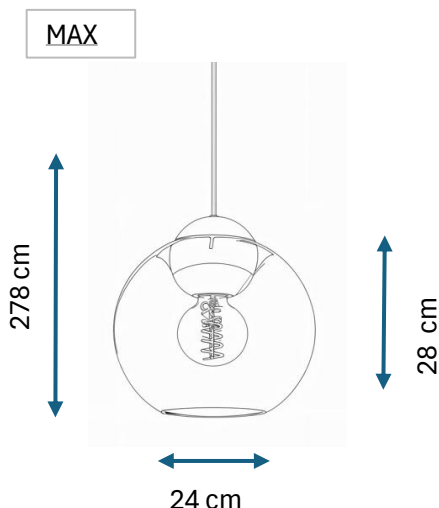

PRODUCT DATASHEET

Bubbles Pendant Ø24 - Blue - 5705639743179

GENERAL INFORMATION

Product Code	743179
Collection	Halo Design
Product Category	Pendant
Product family	Bubbles
Use	Indoor
Application Environment	Pendant

DIMENTION & WEIGHT

Width (mm)	240
Height (mm)	280
Depth (mm)	240
Weight gram	900

MATERIAL & COLOR

Product Color	Blue
Main Material(s)	Glass

TECHNICAL INFORMATION

IP Classification	IP20
Dimmable	Yes (according to the bulb)
Type:	Pendent-Non-Directional Light
Flicker Metric	00:00
Stroboscopic Effect Metric	00:00
LED module replaceable	No
Socket type	E27