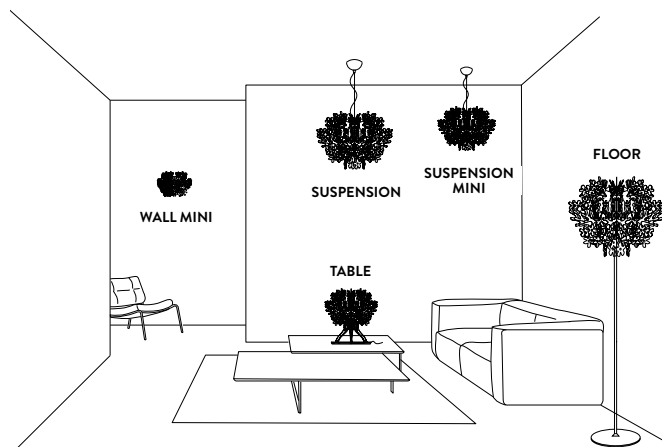

PRODUCT / PRODOTTO	DIMENSIONS / MISURE	COLOUR / COLORE	CODE / CODICE
FIORELLINA TABLE Bulbs E14: 1X 6W LED Filament Made of: Opalflex® / Cristalflex® Goldflex® / Steelflex® / Copperflex® With: Base matching colour Weight: net Kg 1 - gross Kg 1,5 Package: 39 x 34 x h. 38 cm		☐ WHITE	FIO14TAV0001W
		☐ FUMÉ ☒ GOLD ☐ SILVER ☐ COPPER	FIO14TAV0001F FIO14TAV0001O FIO14TAV0001S FIO14TAV0001RA
FLOOR Bulbs E27: 1X 12W LED Filament Made of: Opalflex® / Cristalflex® With: Stainless Steel Base Weight: net Kg 5,74 - gross Kg 6,5 Package: A 57 x 30 x h. 38 cm - Kg 5 B 168 x 10 x h. 10 - Kg 1,5		☐ WHITE	FIO14PST0000W
		☐ FUMÉ	FIO14PST0000F

FIORELLA ENTIRE COLLECTION