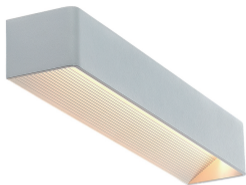

# ARCCHIO

**Art.-No.: 9626359**

incl. LED L9001896

1350 lm Modul

1270 lm Lamp

11W LED

13W Total

230V~50Hz