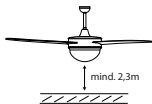

Lindby

Art.-No.: 10022094

incl. LED L9002877
4100 lm Modul
1670lm@3000K
2000lm@4000K
1700lm@6500K Lamp
36W LED
76W Total
220-240V~50/60Hz
3000 4000 6500K
CRI >80
30000h
15000 ON/ OFF
Motor: 40 Watt
rpm/ min:
225/ 180/ 140