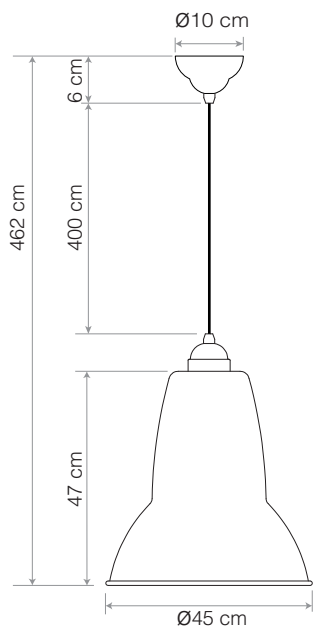

Original 1227™ Giant Pendant

ANGLEPOISE®

Original 1227™ Giant Collection | Technical Sheet

Launched In 2005 | Designed by George Carwardine

Product	Closest RAL Reference

Gloss Finish

Pendant - Jet Black	RAL 9017
Pendant - Alpine White	RAL 9016
Pendant - Citrus Yellow	RAL 1018
Pendant - Crimson Red	RAL 3001
Pendant - Marine Blue	RAL 5001
Pendant - Slate Grey	RAL 7012

Satin Finish

Pendant - Jet Black	RAL 9017

Pendant Custom Colour or Finish

Description

The Original 1227™ Giant Pendant demands to be noticed. Positioned over a dining or meeting room table, a kitchen worktop, or anywhere you please, its larger-than-life scale and stunning range of colours will inject playful, individual style into any interior space.

Our Giant lamps are hand built in the UK.
Please check for availability and lead-times.

Materials

- Gloss or Satin powder coat finishes
- Bright Chrome plated ceiling rose
- Aluminium Shade
- Chrome plated fittings
- Fabric cable
- IP20 rating

Dimensions

- Shade diameter: 45cm
- Shade height: 47cm
- Ceiling rose diameter: 10cm
- Cable length: 400cm
- Pendant Packaging (L x W x H): 48cm x 49cm x 55cm
- Pendant Packaged Weight: 4.26kg

Electrical

- Voltage: 220/240V, 50/60Hz
- Class II - Double Insulated
- E27 lamp holder
- Maximum permitted bulb: 60W Halogen E27
- Bulb not included

Bulb not included

Custom colour & finish available