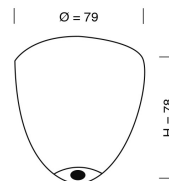

Ø22CM

49CM
incl
fitting

PRODUCT:

LUTE PENDANT LAMP

PRODUCT NUMBER:

LA101401

DESCRIPTION:

Lute pendant lamp, Coral with Copper

MATERIALS:

Mouthblown glass shade, E27 black bakelite fitting and brass metal ceiling rose.

WIRE:

Round gold woven textile cord 2x0,75mm².

Cord length 200cm

CLASS:

1 IP20 Voltage 220V-240V - 50Hz

ENERGY CLASS:

All Classes

BULB:

E27 max 25W, LED - CFL - I

WEIGHT:

Net weight: 1,0kgs

Weight incl packaging: 2,1kgs

Dimensions, incl packaging: 50cm x 30cm x 30cm