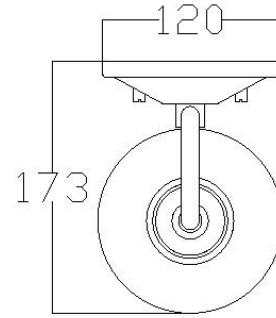

BRAND: Cora

STYLE: 1Lt Wall Light

1. Item Code	KL/CORA1 BATH	23. Maximum Drop	N/a
2. Drawing No.	KL 45641 Cora I	24. Adjustable?	No
3. Tested?	No	25. Shade/Glass Material	Clear Ribbed (Etched Inside) Glass
4. Final Sign-off Sample Done?	No	26. Shade Width (mm)	127
5. Category	Bathroom	27. Shade Height (mm)	127
6. Type	Wall Light	28. Shade Depth (mm)	127
7. Finish	Chrome	29. Size of Back-Plate/Ceiling Rose (mm)	120 x 120
8. IP Rating	IP44	30. Main Material	Steel, Glass
9. Class	I	31. Power Cable Colour	N/a
10. Voltage	240v	32. Power Cable Length (mm)	200
11. Wattage (1)	1 x 3.5w	33. Chain Length (mm)	N/a
12. Wattage (2)	N/a	34. Rod Length (mm)	N/a
13. Lamp Holder Type (1)	1 x G9 LED	35. PIR	No
14. Lamp Holder Type (2)	N/a	36. Switch Type and location	N/a
15. No. of Lamps	1	37. Connection Method	IP44 Terminal Block
16. Lamp Supplied	Yes	38. Plug Type	N/a
17. Dimmable?	Not with Lamp Supplied	39. Plug Colour	N/a
18. Lumen Output & Colour Temp	Lamp: 320Lm & 3000k	40. Product Weight (kg)	1
19. Overall Width/Diameter (mm)	127	41. Carton Dimensions (mm)	191 x 191 x 318
20. Overall Height (mm)	241	42. Carton Weight (kg)	1.5
21. Overall Depth (mm)	173	43. Notes 1	Can Be Mounted Either Way Up
22. Minimum Drop	N/a	44. Notes 2	