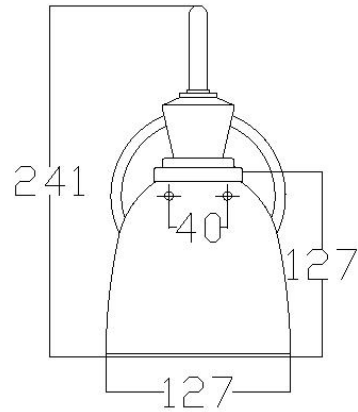

BRAND: Cora

STYLE: 1Lt Wall Light

1. Item Code	KL/CORA1 BATH	23. Maximum Drop	N/a
2. Drawing No.	KL 45641 Cora I	24. Adjustable?	No
3. Tested?	No	25. Shade/Glass Material	Clear Ribbed (Etched Inside) Glass
4. Final Sign-off Sample Done?	No	26. Shade Width (mm)	127
5. Category	Bathroom	27. Shade Height (mm)	127
6. Type	Wall Light	28. Shade Depth (mm)	127
7. Finish	Chrome	29. Size of Back-Plate/Ceiling Rose (mm)	120 x 120
8. IP Rating	IP44	30. Main Material	Steel, Glass
9. Class	I	31. Power Cable Colour	N/a
10. Voltage	240v	32. Power Cable Length (mm)	200
11. Wattage (1)	1 x 3.5w	33. Chain Length (mm)	N/a
12. Wattage (2)	N/a	34. Rod Length (mm)	N/a
13. Lamp Holder Type (1)	1 x G9 LED	35. PIR	No
14. Lamp Holder Type (2)	N/a	36. Switch Type and location	N/a
15. No. of Lamps	1	37. Connection Method	IP44 Terminal Block
16. Lamp Supplied	Yes	38. Plug Type	N/a
17. Dimmable?	Not with Lamp Supplied	39. Plug Colour	N/a
18. Lumen Output & Colour Temp	Lamp: 320Lm & 3000k	40. Product Weight (kg)	1
19. Overall Width/Diameter (mm)	127	41. Carton Dimensions (mm)	191 x 191 x 318
20. Overall Height (mm)	241	42. Carton Weight (kg)	1.5
21. Overall Depth (mm)	173	43. Notes 1	Can Be Mounted Either Way Up
22. Minimum Drop	N/a	44. Notes 2	