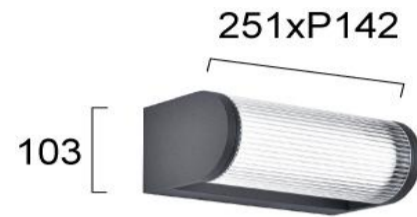

Product Datasheet

Code	4336400
Description	Wall Light Monaco
Family	MONACO
Type	WALL LIGHTS
Type of Lamp	LED module
Watt	12W
Volt	220-240V AC
Hertz	50/60 Hz
Class	Class I
IP	IP65
Environment	Outdoor
Color	DARK GREY
Material	ALUMINIUM/ACRYLIC
Length	L:251
Height	H:103
Width	P:142
Kelvin	3000K
Lumen	807Lm
Beam Angle	CRI 93
Dimmable	Non-Dimmable