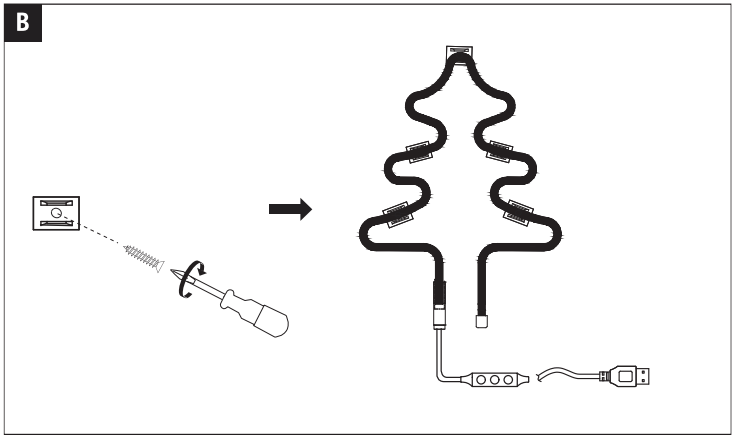

Art.-Nr.: 705.57

CE PY0 07/20

incl.

C

DC 5V

RGB LED

MODE

SPEED

COLOR

5V

i

SPEED Press <1s → On

MODE → **SPEED** Press <1s → 8 speeds

COLOR → **SPEED** Press >1s → Off

Press >1s → 8 brightness

Attention:

a) Do not twist the strip

b) Do not bend the strip in vertical lighting direction

c) Fold the strip with the diameter not less than 3cm

$\varnothing \geq 30\text{mm}$