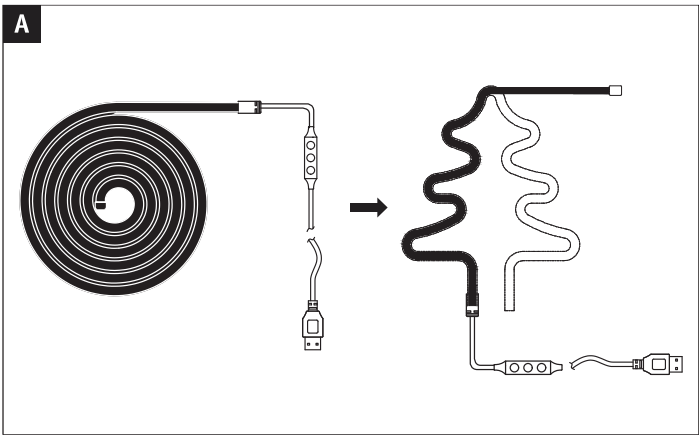

Art.-Nr.: 705.57 

CE PY0 07/20

incl. 

C

DC 5V

RGB LED

MODE

SPEED  

COLOR

5V

i 

SPEED   Press <1s → On

MODE → **SPEED**   Press <1s → 8 speeds

COLOR → **SPEED**   Press >1s → Off

Press >1s → 8 brightness

Attention:

a) Do not twist the strip

b) Do not bend the strip in vertical lighting direction

c) Fold the strip with the diameter not less than 3cm

$\varnothing \geq 30\text{mm}$