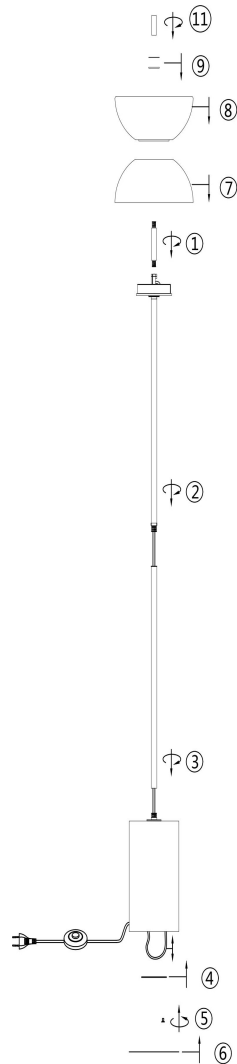

Instruction

MOD178FL-L11B3K

MAX 11W
1 300 Lumen

Model: MOD178FL-L11B3K

Collection: Modern

Series: Kyoto
Stehleuchte

This product contains a light source of the energy efficiency class F