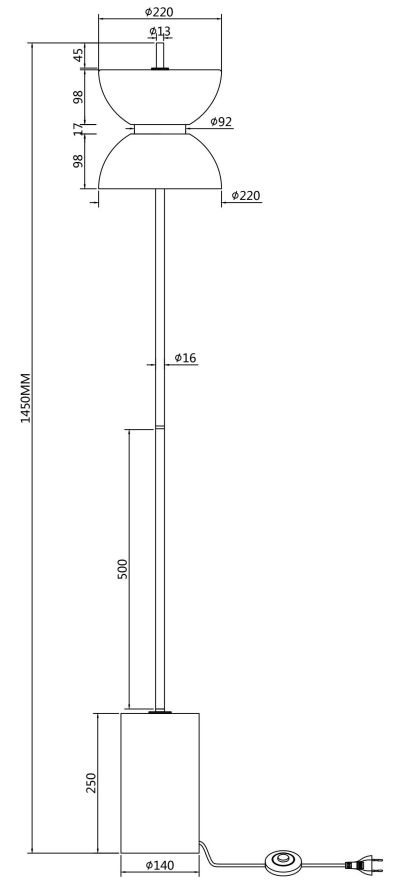

Instruction

MOD178FL-L11B3K

MAX 11W
1 300 Lumen

Model: MOD178FL-L11B3K

Collection: Modern

Series: Kyoto
Stehleuchte

This product contains a light source of the energy efficiency class F