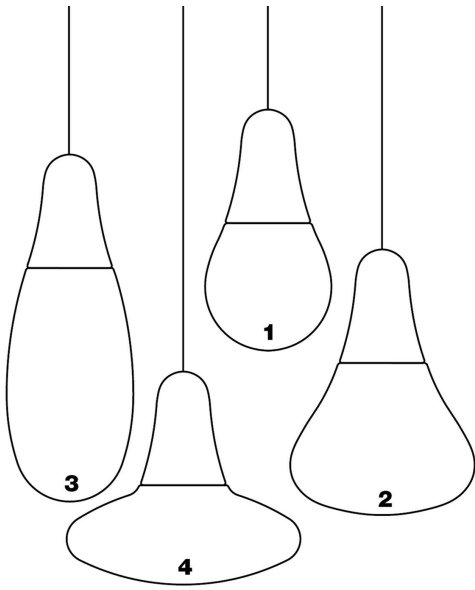

Dimensions

Width:	-	Hole Diameter:	-
Height:	-	Hole Depth:	-
Length:	-	Net weight:	1 Kg
Depth:	-		
Diameter:	-		

Light Source

Watt:	10 - 14W E27
Lumen:	0 lm
Light Source:	led
CCT:	3000K
Energy degree:	A+
Watt:	5.3W E27
Lumen:	0 lm
Light Source:	led
Energy degree:	A+

Device Specifications

Type of emission:	-	Power cable length:	500 cm	Driver:	-
Power:	-	Steel cable length:	-	Power supply assembly:	-
Light output:	-	Glow Wire Test:	-	Power supply:	-
Beam angle:	-	Impact Resistance:	-	Type of dimming:	-
				Voltage:	230V

Accessories

Base with supports -
Ciulifruli

Base with support -
Ciulifruli

Dimensions

Width: -

Height: -

Length: -

Depth: -

Diameter: -

Hole Diameter: -

Hole Depth: -

Net weight: 1 Kg

Ciulifruoli 30857/RO

design atelier(s) alfonso femia, emiliana martinelli, 2015