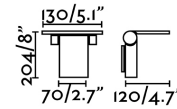

### Specifications

<b>Bulb:</b>	LED 10W 3000K 600Lm CRI>80
<b>Bulb included:</b>	Yes
<b>Transformer:</b>	Driver
<b>Transformer included:</b>	Yes
<b>Voltage:</b>	100-240V
<b>Operating Frequency:</b>	
<b>IP:</b>	54
<b>Class:</b>	I
<b>Material:</b>	Metal and PC diffuser
<b>Recommended bulb:</b>	
<b>Length:</b>	120 mm
<b>Net Width:</b>	130 mm
<b>Height:</b>	204 mm
<b>Net Weight:</b>	0.67 kg
<b>Volume:</b>	0.00184 m3