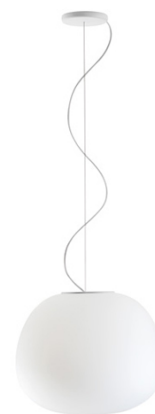

LUMI

**F07A0101**

Alberto Saggia & Valerio Sommella / D&G Studio

**Description**

Pendant lamp with diffuser in satin-finish white blown glass. Supporting structure made of metal or polyester reinforced with glass fibre, painted white.

**Dimensions**

**Voltage**

220-240V

**Socket**

1xE27

**Material**

Glass - Metal

**Light source and alternative bulbs**

cod. A10231C01

E27 1x22W - LED  
Max Watt. 150W

**Available diffuser colours**

White

**Available structure colours**

White

**Included accessories**

Off-center cable fastener