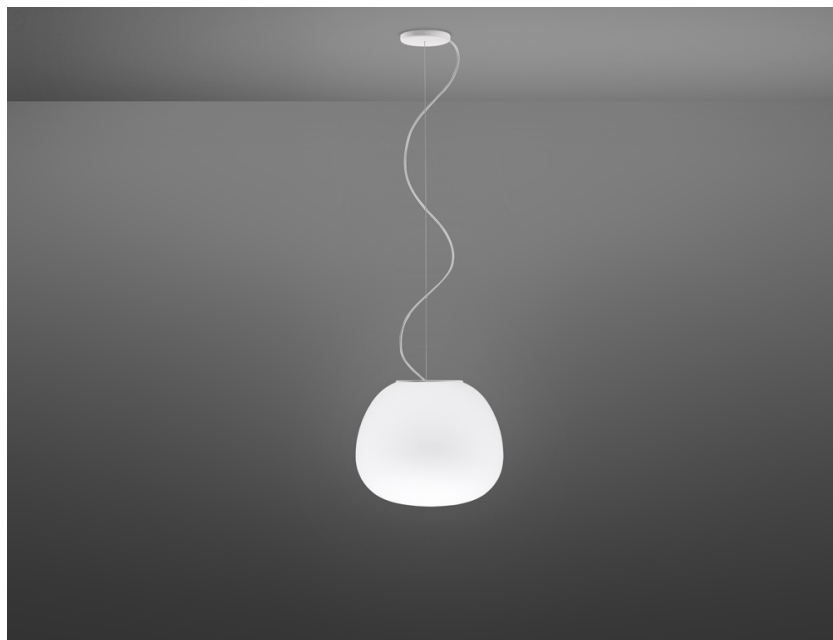

LUMI

**F07A0101**

Alberto Saggia & Valerio Sommella / D&G Studio

**Description**

Pendant lamp with diffuser in satin-finish white blown glass. Supporting structure made of metal or polyester reinforced with glass fibre, painted white.

**Dimensions**

**Voltage**

220-240V

**Socket**

1xE27

**Material**

Glass - Metal

**Light source and alternative bulbs**

cod. A10231C01

E27 1x22W - LED  
Max Watt. 150W

**Available diffuser colours**

White

**Available structure colours**

White

**Included accessories**

Off-center cable fastener