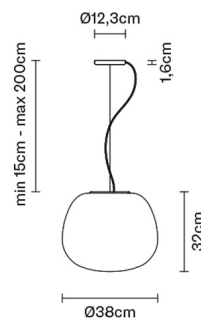

LUMI

**F07A0101**

Alberto Saggia & Valerio Sommella / D&G Studio

**Description**

Pendant lamp with diffuser in satin-finish white blown glass. Supporting structure made of metal or polyester reinforced with glass fibre, painted white.

**Dimensions**

**Voltage**

220-240V

**Socket**

1xE27

**Material**

Glass - Metal

**Light source and alternative bulbs**

cod. A10231C01

E27 1x22W - LED  
Max Watt. 150W

**Available diffuser colours**

White

**Available structure colours**

White

**Included accessories**

Off-center cable fastener

**Not included accessories**

Bulb

**Weight Lamp**

Net: 3.38 kg

**Packaging**

Gross weight: 4.57 kg  
Volume: 0.106 m<sup>3</sup>  
Number of boxes: 1

**Specs**

**EAC** IP20