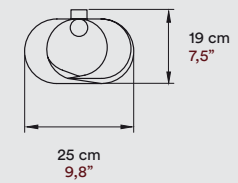

● **ORBIT - WALL**
 20 Ivory White Wood Veneer.
 "Caro" Hotel. Valencia, Spain.

ORBIT

WALL

MIGUEL HERRANZ

MATERIALS & COMPONENTS

Wood Veneer Shade

Metal Back Plate

LIGHT SOURCE