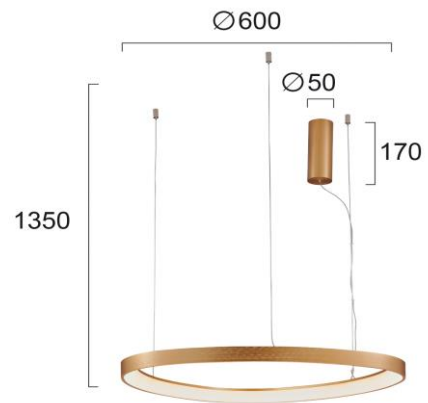

Product Datasheet

Code	4222800
Description	Pendant Lamp D:600 Loop
Family	LOOP
Type	PENDANT
Type of Lamp	LED MODULE
Watt	48W
Volt	220-240V
Hertz	50-60 Hz
Class	I
IP	IP20
Environment	Indoor
Color	GOLD
Material	ALUMINIUM
Length	D:600
Height	H:1350
Width	
Kelvin	3000K
Lumen	2640 Lm
Beam Angle	BEAM ANGLE 120*
Dimmable	NON