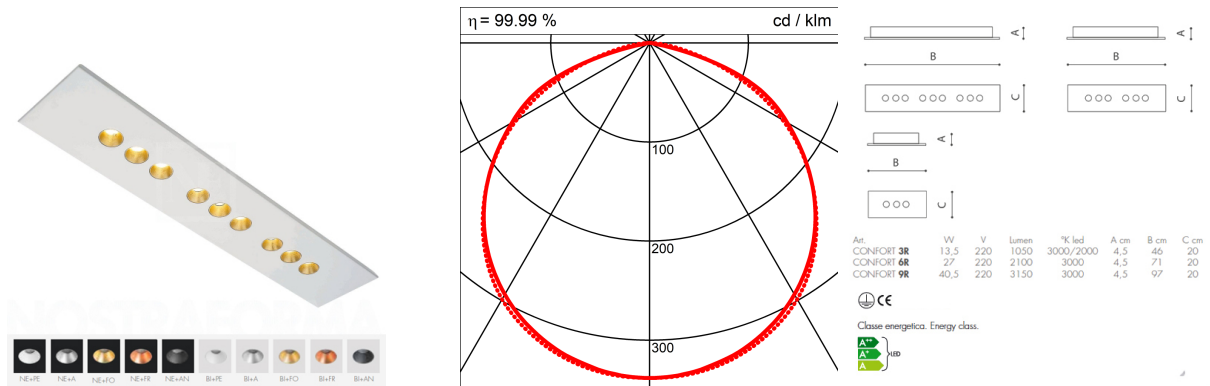

CONFORT
CONFORT 9R

Luminaires

Hersteller	ICONE
Article number	CONFORT 9R
Product name	CONFORT
Product group	ceiling mounted luminaire
Mounting type	Surface mounted
Mounting place	Ceiling
Designer	Marco Pagnoncelli
Test mark	CE

Model / Variant / Configuration

Number / Name	BI-FO
---------------	-------

Description

white + gold leaf

Luminaires

Absolute Photometry	
System Light flux	3149.69 Lm
Luminaire output	77.80 Lm/W
LiTG class	A40
CIE flux codes	47 79 97 100 100
System power	40.5W
Protection class	Protection class I
Protection degree	IP 20

Dimensions

Length/Width/Height	200mm/970mm/45mm
---------------------	------------------

Light Source

Lamp type	1 x LED
ZVEI / ILCOS	LED / LED
Lamp power	40.5 W
System power	40.5 W
Light flux	3150 lm
Colour temperature	3000K
Colour rendering	1B
Lifetime	50000 h

Description

Aluminium ceiling luminaire available in different sizes and wattages.

Direct light emission with LED 220V, no power supply needed.

Color finishing: white or black with reflectors aluminium (A), pearl white (PE), anthracite (AN), gold leaf (FO), copper leaf (FR).