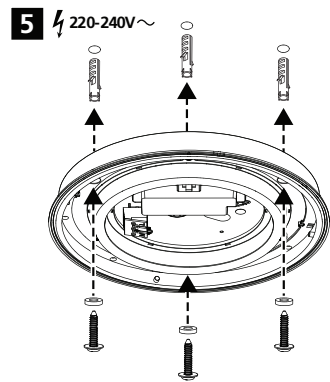

220-240 V 50/60Hz

IS500

H (mm)	Ø (mm)
105	300
116	400

**4000K**

START Surface IP54 Multipower PIR		0043407	0043411
1	2	Io [mA]	P [W]
●●	●●	100	17.5
●●	●	75	13.5
●●	○	50	9.3
●●	○	26	6
●●	○	176	34
●●	○	155	30
●●	○	134	26
○	○	115	22

**3000K**

START Surface IP54 Multipower PIR		0043407	0043411
1	2	Io [mA]	P [W]
●●	●●	100	17.5
●●	●	75	13.5
●●	○	50	9.3
●●	○	26	6
●●	○	176	34
●●	○	155	30
●●	○	134	26
○	○	115	22

10

LUX

LUX

TIME

5s-12min