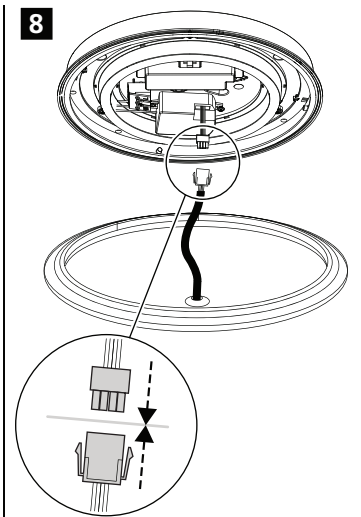

220-240 V 50/60Hz

IS500

H (mm)	Ø (mm)
105	300
116	400

**4000K**

START Surface IP54 Multipower PIR		0043407	0043411
1	2	Io [mA]	P [W]
●●	●●	100	17.5
●●	●	75	13.5
●●	○	50	9.3
●●	○	26	6
●●	○	176	34
●●	○	155	30
●●	○	134	26
○	○	115	22

**3000K**

START Surface IP54 Multipower PIR		0043407	0043411
1	2	Io [mA]	P [W]
●●	●●	100	17.5
●●	●	75	13.5
●●	○	50	9.3
●●	○	26	6
●●	○	176	34
●●	○	155	30
●●	○	134	26
○	○	115	22

10

LUX

LUX

TIME

5s-12min