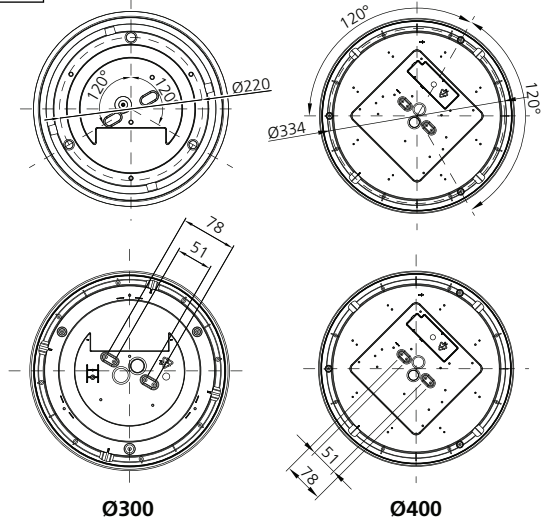

220-240 V 50/60Hz

IS500

H (mm)	Ø (mm)
105	300
116	400

**4000K**

START Surface IP54 Multipower PIR		0043407	0043411
1	2	Io [mA]	P [W]
●●	●●	100	17.5
●●	●	75	13.5
●●	○	50	9.3
●●	○	26	6
●●	○	176	34
●●	○	155	30
●●	○	134	26
○	○	115	22

**3000K**

START Surface IP54 Multipower PIR		0043407	0043411
1	2	Io [mA]	P [W]
●●	●●	100	17.5
●●	●	75	13.5
●●	○	50	9.3
●●	○	26	6
●●	○	176	34
●●	○	155	30
●●	○	134	26
○	○	115	22

10

LUX

LUX

TIME

5s-12min