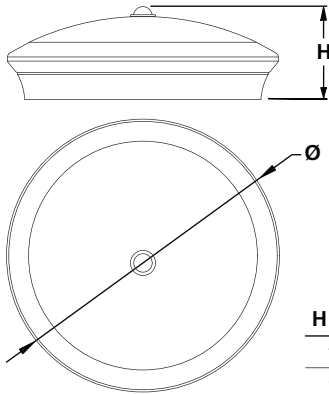

220-240 V 50/60Hz

IS500

H (mm)	Ø (mm)
105	300
116	400

**4000K**

START Surface IP54 Multipower PIR		0043407	0043411
1	2	Io [mA]	P [W]
●●	●●	100	17.5
●●	●	75	13.5
●●	○	50	9.3
●●	○	26	6
●●	○	176	34
●●	○	155	30
●●	○	134	26
○	○	115	22

**3000K**

START Surface IP54 Multipower PIR		0043407	0043411
1	2	Io [mA]	P [W]
●●	●●	100	17.5
●●	●	75	13.5
●●	○	50	9.3
●●	○	26	6
●●	○	176	34
●●	○	155	30
●●	○	134	26
○	○	115	22

10

LUX

LUX

TIME

5s-12min