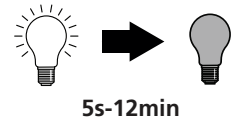

220-240 V 50/60Hz

IS500

H (mm)	Ø (mm)
105	300
116	400

**4000K**

START Surface IP54 Multipower PIR		0043407	0043411
1	2	Io [mA]	P [W]
●●	●●	100	17.5
●●	●	75	13.5
●●	○	50	9.3
●●	○	26	6
●●	○	176	34
●●	○	155	30
●●	○	134	26
○	○	115	22

**3000K**

START Surface IP54 Multipower PIR		0043407	0043411
1	2	Io [mA]	P [W]
●●	●●	100	17.5
●●	●	75	13.5
●●	○	50	9.3
●●	○	26	6
●●	○	176	34
●●	○	155	30
●●	○	134	26
○	○	115	22

10

LUX

LUX

TIME

5s-12min