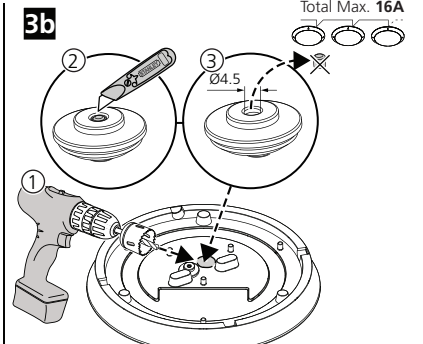

220-240 V 50/60Hz

IS500

H (mm)	Ø (mm)
105	300
116	400

**4000K**

START Surface IP54 Multipower PIR		0043407	0043411
1	2	Io [mA]	P [W]
●●	●●	100	17.5
●●	●	75	13.5
●●	○	50	9.3
●●	○	26	6
●●	○	176	34
●●	○	155	30
●●	○	134	26
○	○	115	22

**3000K**

START Surface IP54 Multipower PIR		0043407	0043411
1	2	Io [mA]	P [W]
●●	●●	100	17.5
●●	●	75	13.5
●●	○	50	9.3
●●	○	26	6
●●	○	176	34
●●	○	155	30
●●	○	134	26
○	○	115	22

10

LUX

LUX

TIME

5s-12min