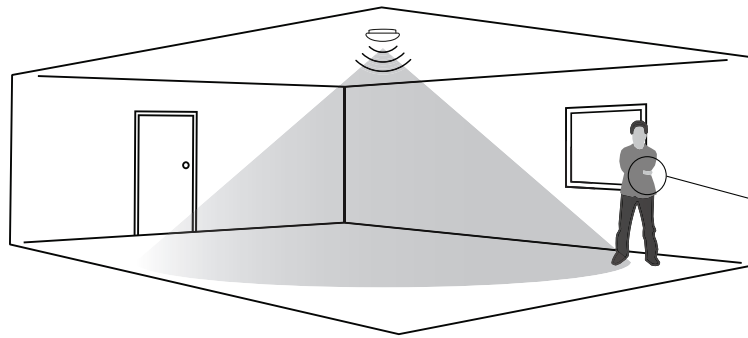

**3000K**

START Surface IP54 Multipower PIR		0043407	0043411
1	2	Io [mA]	P [W]
●●	●●	100	17.5
●●	●	75	13.5
●●	○	50	9.3
●●	○	26	6
●●	○	176	34
●●	○	155	30
●●	○	134	26
○	○	115	22

10

LUX

LUX

TIME

5s-12min