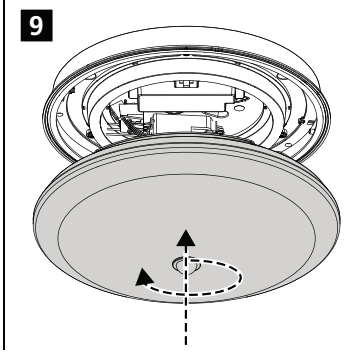

220-240 V 50/60Hz

IS500

H (mm)	Ø (mm)
105	300
116	400

**4000K**

START Surface IP54 Multipower PIR		0043407	0043411
1	2	Io [mA]	P [W]
●●	●●	100	17.5
●●	●	75	13.5
●●	○	50	9.3
●●	○	26	6
●●	○	176	34
●●	○	155	30
●●	○	134	26
○	○	115	22

**3000K**

START Surface IP54 Multipower PIR		0043407	0043411
1	2	Io [mA]	P [W]
●●	●●	100	17.5
●●	●	75	13.5
●●	○	50	9.3
●●	○	26	6
●●	○	176	34
●●	○	155	30
●●	○	134	26
○	○	115	22

10

LUX

LUX

TIME

5s-12min