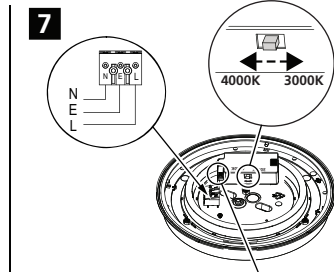

220-240 V 50/60Hz

IS500

H (mm)	Ø (mm)
105	300
116	400

**4000K**

START Surface IP54 Multipower PIR		0043407	0043411
1	2	Io [mA]	P [W]
●●	●●	100	17.5
●●	●	75	13.5
●●	○	50	9.3
●●	○	26	6
●●	○	176	34
●●	○	155	30
●●	○	134	26
○	○	115	22

**3000K**

START Surface IP54 Multipower PIR		0043407	0043411
1	2	Io [mA]	P [W]
●●	●●	100	17.5
●●	●	75	13.5
●●	○	50	9.3
●●	○	26	6
●●	○	176	34
●●	○	155	30
●●	○	134	26
○	○	115	22

10

LUX

LUX

TIME

5s-12min