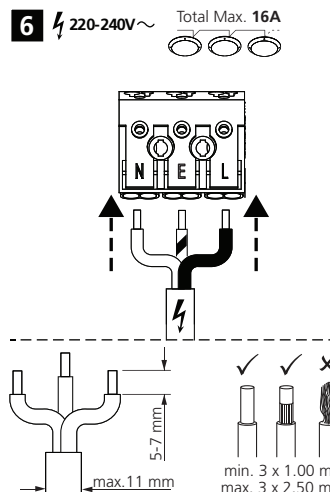

220-240 V 50/60Hz

IS500

H (mm)	Ø (mm)
105	300
116	400

**4000K**

START Surface IP54 Multipower PIR		0043407	0043411
1	2	Io [mA]	P [W]
●●	●●	100	17.5
●●	●	75	13.5
●●	○	50	9.3
●●	○	26	6
●●	○	176	34
●●	○	155	30
●●	○	134	26
○	○	115	22

**3000K**

START Surface IP54 Multipower PIR		0043407	0043411
1	2	Io [mA]	P [W]
●●	●●	100	17.5
●●	●	75	13.5
●●	○	50	9.3
●●	○	26	6
●●	○	176	34
●●	○	155	30
●●	○	134	26
○	○	115	22

10

LUX

LUX

TIME

5s-12min