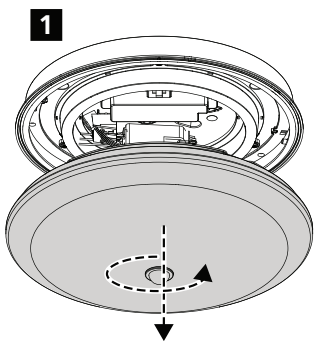

220-240 V 50/60Hz

IS500

H (mm)	Ø (mm)
105	300
116	400

**4000K**

START Surface IP54 Multipower PIR		0043407	0043411
1	2	Io [mA]	P [W]
●●	●●	100	17.5
●●	●	75	13.5
●●	○	50	9.3
●●	○	26	6
●●	○	176	34
●●	○	155	30
●●	○	134	26
○	○	115	22

**3000K**

START Surface IP54 Multipower PIR		0043407	0043411
1	2	Io [mA]	P [W]
●●	●●	100	17.5
●●	●	75	13.5
●●	○	50	9.3
●●	○	26	6
●●	○	176	34
●●	○	155	30
●●	○	134	26
○	○	115	22

10

LUX

LUX

TIME

5s-12min