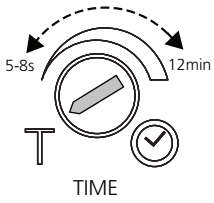

220-240 V 50/60Hz

IS500

H (mm)	Ø (mm)
105	300
116	400

**4000K**

START Surface IP54 Multipower PIR		0043407	0043411
1	2	Io [mA]	P [W]
●●	●●	100	17.5
●●	●	75	13.5
●●	○	50	9.3
●●	○	26	6
●●	○	176	34
●●	○	155	30
●●	○	134	26
○	○	115	22

**3000K**

START Surface IP54 Multipower PIR		0043407	0043411
1	2	Io [mA]	P [W]
●●	●●	100	17.5
●●	●	75	13.5
●●	○	50	9.3
●●	○	26	6
●●	○	176	34
●●	○	155	30
●●	○	134	26
○	○	115	22

10

LUX

LUX

TIME

5s-12min