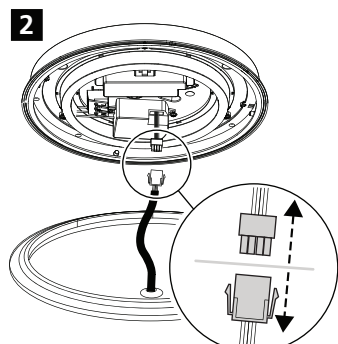

220-240 V 50/60Hz

IS500

H (mm)	Ø (mm)
105	300
116	400

**4000K**

START Surface IP54 Multipower PIR		0043407	0043411
1	2	Io [mA]	P [W]
●●	●●	100	17.5
●●	●	75	13.5
●●	○	50	9.3
●●	○	26	6
●●	○	176	34
●●	○	155	30
●●	○	134	26
○	○	115	22

**3000K**

START Surface IP54 Multipower PIR		0043407	0043411
1	2	Io [mA]	P [W]
●●	●●	100	17.5
●●	●	75	13.5
●●	○	50	9.3
●●	○	26	6
●●	○	176	34
●●	○	155	30
●●	○	134	26
○	○	115	22

10

LUX

LUX

TIME

5s-12min