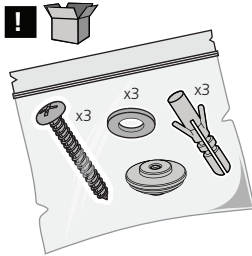

220-240 V 50/60Hz

IS500

H (mm)	Ø (mm)
105	300
116	400

**4000K**

START Surface IP54 Multipower PIR		0043407	0043411
1	2	Io [mA]	P [W]
●●	●●	100	17.5
●●	●	75	13.5
●●	○	50	9.3
●●	○	26	6
●●	○	176	34
●●	○	155	30
●●	○	134	26
○	○	115	22