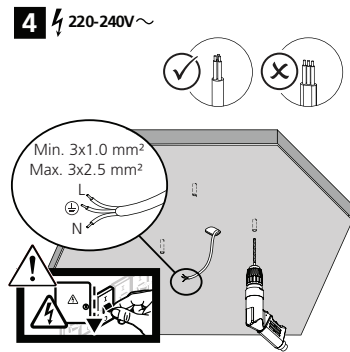

220-240 V 50/60Hz

IS500

H (mm)	Ø (mm)
105	300
116	400

**4000K**

START Surface IP54 Multipower PIR		0043407	0043411
1	2	Io [mA]	P [W]
●●	●●	100	17.5
●●	●	75	13.5
●●	○	50	9.3
●●	○	26	6
●●	○	176	34
●●	○	155	30
●●	○	134	26
○	○	115	22