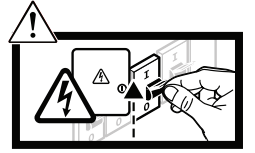

10

LUX

LUX

TIME

5s-12min