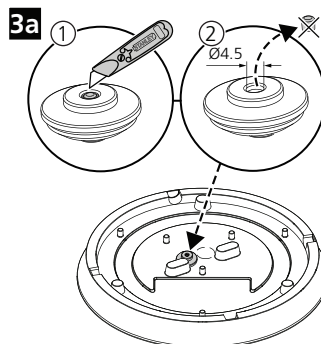

220-240 V 50/60Hz

IS500

H (mm)	Ø (mm)
105	300
116	400

**4000K**

START Surface IP54 Multipower PIR		0043407	0043411
1	2	Io [mA]	P [W]
●●	●●	100	17.5
●●	●	75	13.5
●●	○	50	9.3
●●	○	26	6
●●	○	176	34
●●	○	155	30
●●	○	134	26
○	○	115	22

**3000K**

START Surface IP54 Multipower PIR		0043407	0043411
1	2	Io [mA]	P [W]
●●	●●	100	17.5
●●	●	75	13.5
●●	○	50	9.3
●●	○	26	6
●●	○	176	34
●●	○	155	30
●●	○	134	26
○	○	115	22

10

LUX

LUX

TIME

5s-12min