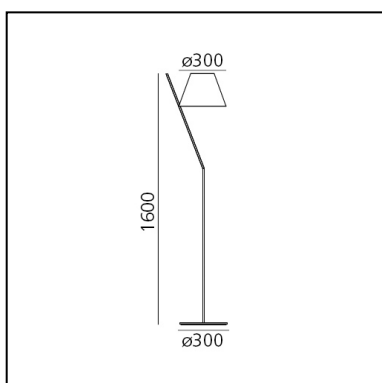

La Petite Floor - Schwarz

Quaglio Simonelli

LUMINAIRE

- Watt: **#N/DW**
- Lichtstrom (lm): **676lm**
- CCT: **2700K**
- Efficiency: **57%**
- Efficacy: **61.44lm/W**
- CRI: **80**

BESCHREIBUNG

An archetypal lampshade balanced on a tilted stem. Simple elements, exquisitely combined into an amazing geometric composition, recall basic forms matched with different materials for technological reasons. Despite its plain and simple look, this lamp clearly conveys the skills of Artemide. The lampshade is a lightweight plastic volume closed by two diffusers that produce a pleasant soft direct and indirect light. The joint connects the lampshade with the aluminium stem on a minimal support. These simple elements are combined into a plain and elegant object, where the tilted stem is counterbalanced by the lampshade's volume. "La Petite walks on a wire, balancing between full and empty. There is no symmetry in its design, but there is order. A subtle harmony of elements disassembled, in equilibrium at the boundary between light and dark." Quaglio Simonelli

ARTIKELNUMMER: 1753030A

FUNKTIONEN

- Artikelnummer: **1753030A**
- Farbe: **Schwarz**
- Installation: **Stehleuchte**
- Material: **Polycarbonate, aluminium, methacrylate**
- Serie: **Design Collection**
- Anwendungsbereich: **Innenbeleuchtung**
- design: **Quaglio Simonelli**

DIMENSION

- Breite: **cm 38**
- Höhe: **cm 160**
- Breite: **cm 30**
- Durchmesser Fuß: **cm 30**

LICHTQUELLEN NICHT ENTHALTEN

- Kategorie: **LED RETROFIT**
- Anzahl: **1**
- Watt: **12W**
- Sockel: **E27**
- Farbtemperatur(K): **3000 K**