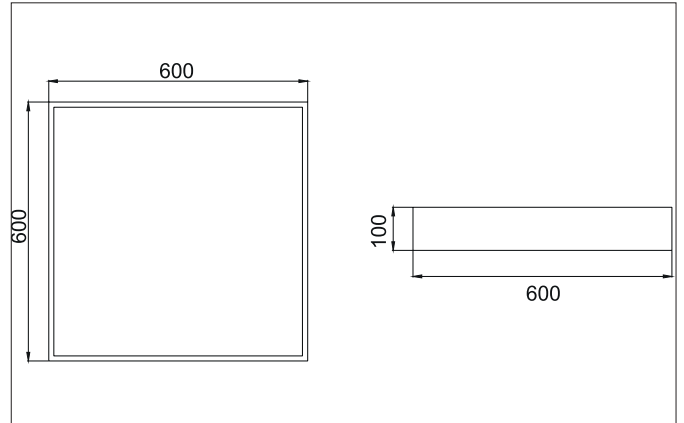

BIRO SQUARE LED surface luminaire, DALI dimmable
 Article no. 13710174

Light.
 For Generations.

Tender
 LED surface luminaire, DALI dimmable, Square. Luminaire length 600.0 mm, Luminaire width 600.0 mm, Hight 100.0 mm Weight 4.5 kg, with rotationssymmetrical, deep, wide distributed light intensity. optimal light distribution due to a plastic, opal cover. Luminous flux 5.456 lm, Power 1 x 44 W, Light colour neutral white, Correlated color temprature (CCT) 4.000 K, Colour rendering index CRI > 80, Housing material: Aluminium / Steel / Plastic, Colour: White structure, Permissible ambient temperature (ta): -20 °C - +25 °C, Protection class (EN 61140): I, Degree of protection (DIN EN 60529): IP40, .With electronic driver, DALI dimmable.

Article data	
Article no.	13710174
GTIN	4251433943662
Series name	BIRO SQUARE
Short description	LED surface luminaire, DALI dimmable
Material	Aluminium / Steel / Plastic
Colour	White
Type of surface	Structure
Shape	Square
Length	600 mm
Width	600 mm
Hight	100 mm
Scope of delivery	Incl. converter for connection to the 230-V mains voltage
Weight	4.500 kg

Mounting technology	
Mounting method	Surface mounting
Place of installation	Ceiling-mounted
Adjustability	Not adjustable
Material cover	Plastic, opal

Packing data	
Gross weight	5.2 kg
Length of packaging	630 mm
Packaging width	630 mm
Packaging height	110 mm
Disposal at end of life	This product must not be disposed of with household waste. You are obliged, to dispose of such electrical waste separately. By disposing of electrical waste and other old or defective electronics separately, you support recycling or other forms of re-use. In that way you help to take care and to avoid that harmful substances get into the environment.