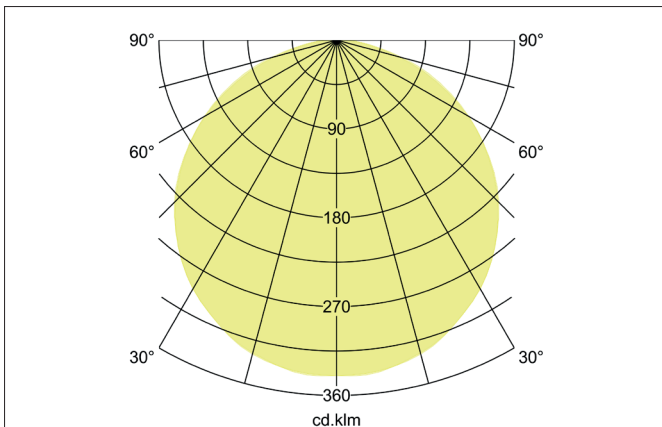

BIRO SQUARE LED surface luminaire, DALI dimmable
 Article no. 13710174

Light.
 For Generations.

Tender
 LED surface luminaire, DALI dimmable, Square. Luminaire length 600.0 mm, Luminaire width 600.0 mm, Hight 100.0 mm Weight 4.5 kg, with rotationssymmetrical, deep, wide distributed light intensity. optimal light distribution due to a plastic, opal cover. Luminous flux 5.456 lm, Power 1 x 44 W, Light colour neutral white, Correlated color temprature (CCT) 4.000 K, Colour rendering index CRI > 80, Housing material: Aluminium / Steel / Plastic, Colour: White structure, Permissible ambient temperature (ta): -20 °C - +25 °C, Protection class (EN 61140): I, Degree of protection (DIN EN 60529): IP40, .With electronic driver, DALI dimmable.

Article data	
Article no.	13710174
GTIN	4251433943662
Series name	BIRO SQUARE
Short description	LED surface luminaire, DALI dimmable
Material	Aluminium / Steel / Plastic
Colour	White
Type of surface	Structure
Shape	Square
Length	600 mm
Width	600 mm
Hight	100 mm
Scope of delivery	Incl. converter for connection to the 230-V mains voltage
Weight	4.500 kg

BIRO SQUARE LED surface luminaire, DALI dimmable

Article no. 13710174

Light.
For Generations.

Lighting technology	
Colour temperature	4.000 K
Light colour	White
Light output	Direct
Luminous flux	5,456 lm
System efficiency	124 lm/W
Colour rendering	CRI > 80
Reflector	Without
Beam angle	114°
Light sharing	Symmetric
Adjustable color temperature	No