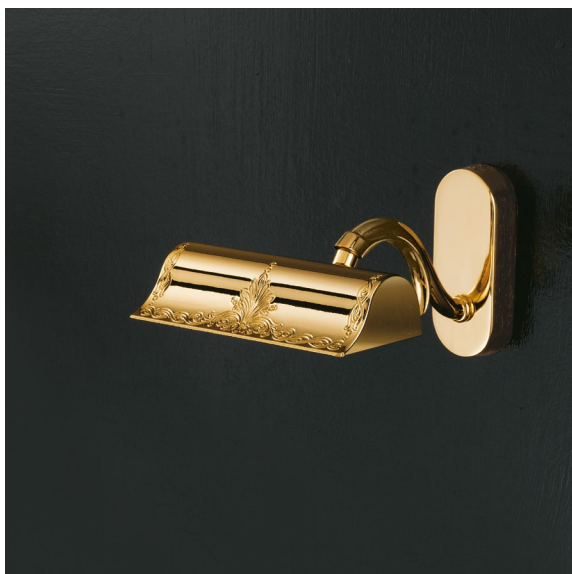

Telaio in metallo dorato opaco.

Matt gold plated solid metal frame.

G03
Shiny gold

VE 860 A1 P

Applique

CE

TECHNICAL INFORMATION

L 20 cm / 7.87"
SP 26 cm / 10.24"
H 15 cm / 5.91"
W 2 kg / 4.40 lb

LIGHTING SYSTEM

1×E12×40 W max
(not included).

VE 860 A2 G

Applique

CE

TECHNICAL INFORMATION

L 31 cm / 12.20"
SP 26 cm / 10.24"
H 15 cm / 5.91"
W 2.2 kg / 4.40 lb

LIGHTING SYSTEM

2×E12×40 W max
(not included).

VE 860 A4

Applique

CE

TECHNICAL INFORMATION

L 60 cm / 23.62"
SP 26 cm / 10.24"
H 15 cm / 5.91"
W 5 kg / 4.40 lb

LIGHTING SYSTEM

4×G9×40 W max
(not included).