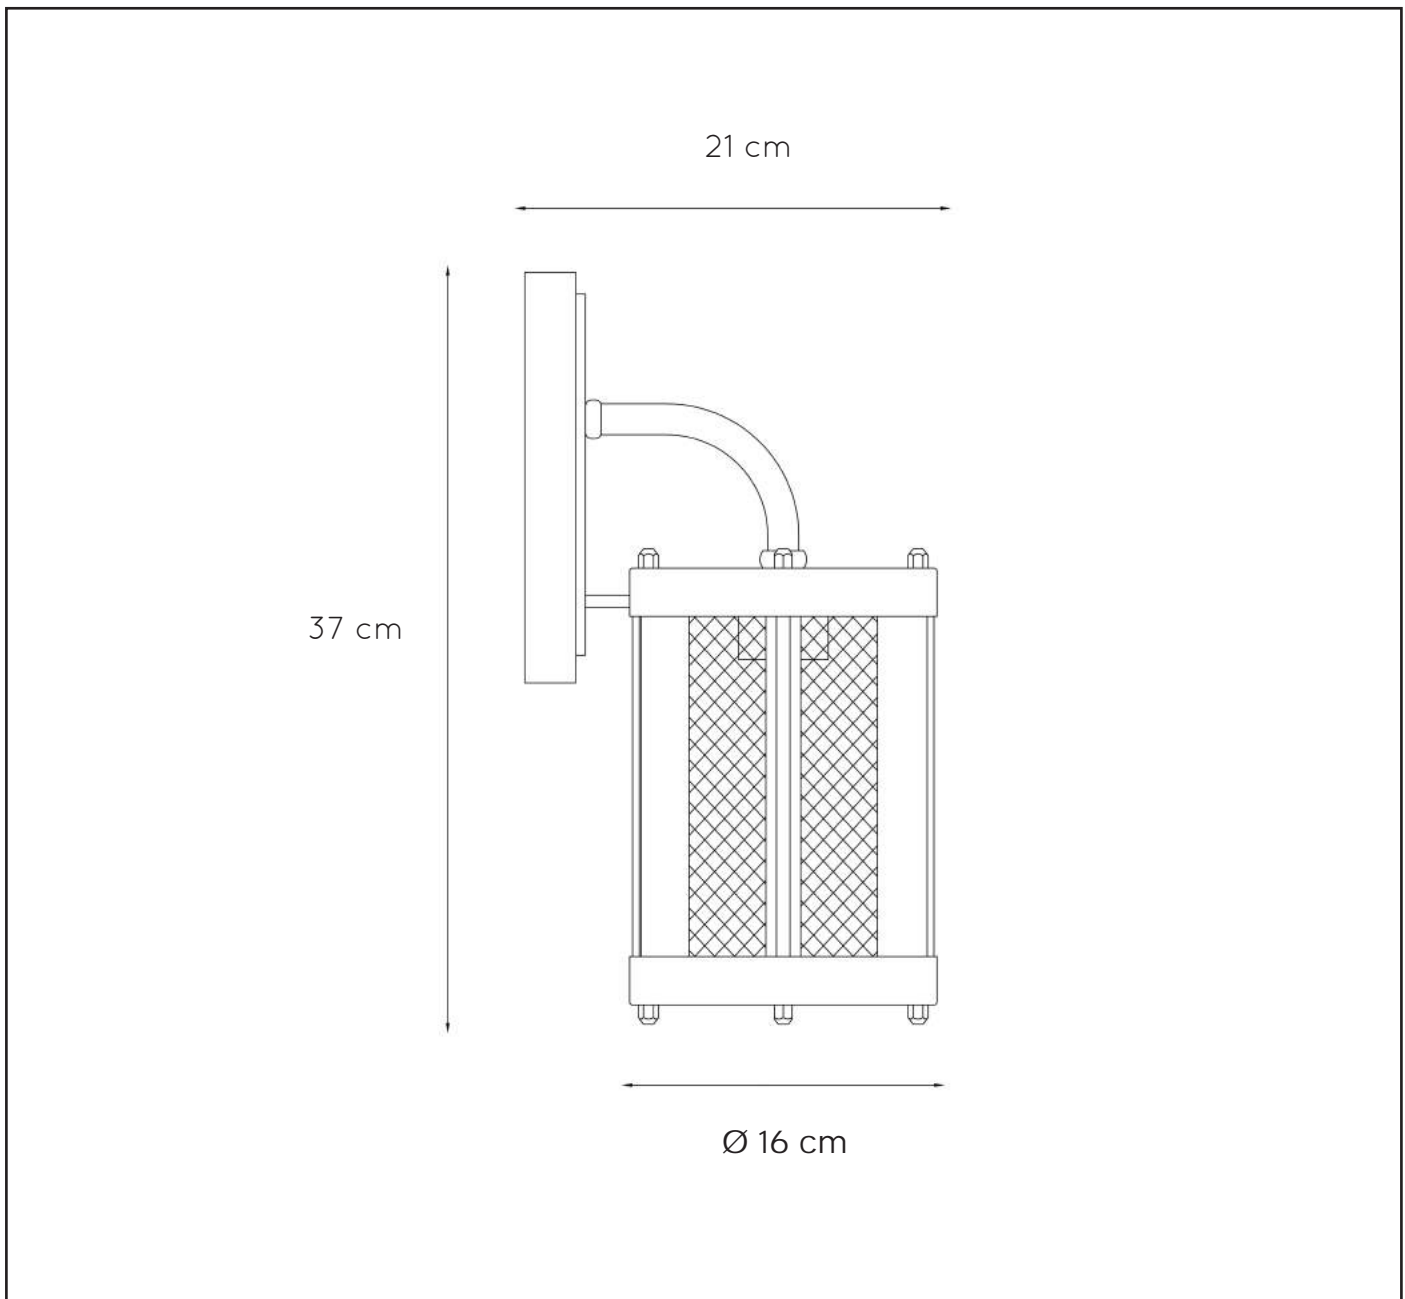

LUCIDE

TECHNICAL DRAWING & DIMENSIONS

MAKKUM

Item number : 29826/01/30

EAN code : 5411212290373

For more specifications, dimensions please visit

www.lucide.com