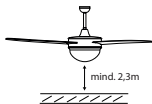

# Lindby

**Art.-No.: 10022095**

incl. LED L9002877  
4100 lm Modul  
1670lm@3000K  
2000lm@4000K  
1700lm@6500K Lamp  
36W LED  
76W Total  
220-240V~50/60Hz  
3000 4000 6500K  
CRI >80  
30000h  
15000 ON/ OFF  
Motor: 40 Watt  
rpm/ min:  
225/180/140