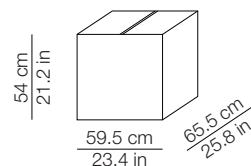

## DIMENSIONI - DIMENSIONS

Front view

Top view

## IMBALLO - PACKAGING

Volume: 0.210 m<sup>3</sup> / 7.432 ft<sup>3</sup>  
Gross weight: 7.92 kg / 17.42 lbs