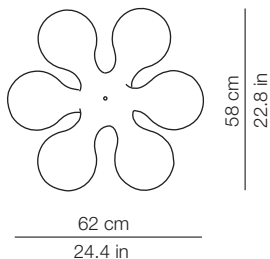

## DIMENSIONI - DIMENSIONS

Front view

Top view

## IMBALLO - PACKAGING

Volume: 0.210 m<sup>3</sup> / 7.432 ft<sup>3</sup>  
Gross weight: 7.92 kg / 17.42 lbs