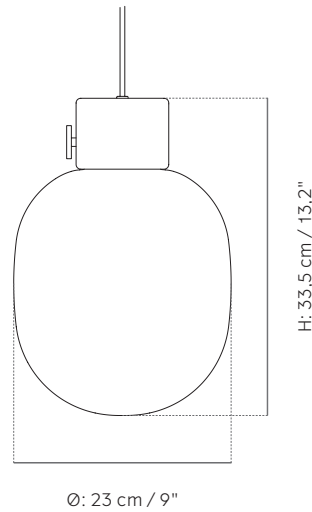

JWDA Pendant

Technical Specifications

Production Process

Base in polished brass or brushed steel. The brass version is mirror polished but not lacquered so the metal will darken and patinate over time. The glass shade is made from mouth-blown opal glass. The knobs are bronzed brass and oxidized steel.

Materials

Stainless Steel or Solid Brass, Glass, Dimmer. Natural material are subject to variations, therefore every single product is unique.

Weight item (kg)

1,7 kg

Voltage (V)

220V

Light Source & Energy Efficiency Class

G9 (Included), MAX 40W, A++, A+, A, B, C, D

Light Specification

210 Lumen

2700 Kelvin

Ra > 80

Dimmer

Yes with Flow.

Canopy

Black, ABS

Ø: 11,5 cm / 4,5" * H: 3,8 cm / 1,5"

Cord Material and Colour

PVC / Wire, Black

Cord Length (cm / in)

400 cm / 157,5"

Classification

CE and IP20

Certifications

LVD: EN 60598-2-1:1989 / EN 60598-1:2015 / EN 62493:2015

EMC: EN 55015:2013; EN 61547:2009; EN 61000-3-2:2014; EN 61000-3-3:2013;

Packaging Type

Gift Box

Packaging Measurement (H * W * D)

53,5 cm * 30 cm * 30 cm

Care Instructions

Use a soft dry cloth to clean. Do not use any cleaners with chemicals or harsh abrasives. Avoid using water.