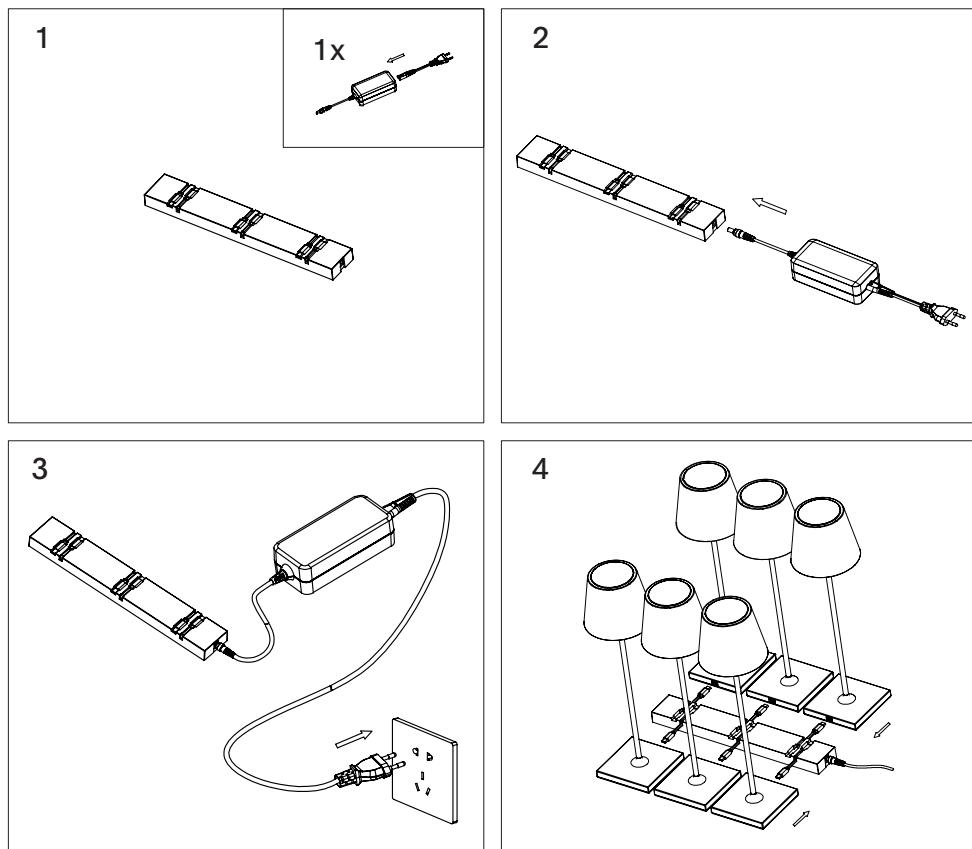

2. Technical Specification

- Power max.: 7 A
- Output voltage: DC 5 V
- Input voltage: 100–240 V ~ 50/60Hz 1,5A max.
- Weight: 160 g
- Number of slots: 6 pcs
- Color: black

3. Scope of delivery

- 1x charging station including power adapter
- Connection cable
- This user manual