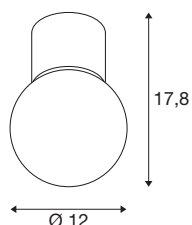

VARYT

ceiling-mounted light, round, 1x max. 6W E14, copper

The VARYT ceiling-mounted light brings modern, elegant and exclusive SLV design to every bathroom. The high-quality aluminium and steel-finished lights are available in four trendsetting colours. The white Triplex glass shade emits a homogenous light that transforms any angle into a feel-good oasis. Thanks to its IP44 protection class, the VARYT is naturally also protected against water spray.

TECHNICAL DATA

Item no.	1007605
Socket	E14
Lamp	C35
Number of sockets	1
Lamps included	No
IP Code	IP44
Impact resistance class	IK 02
Assembly	Surface
Assembly details	Ceiling
Primary nominal voltage	220-240V ~50/60Hz
Safety class	I
Wattage	6 W
Minimum ambient temperature	-20 °C
Maximum ambient temperature	40 °C
Temperature at glass (light emission)	27.9 °C
Color	brass
Height	17.8 cm
Diameter	12 cm
Net weight	0.52 kg
Gross weight	0.556 kg
BIG WHITE Page	251