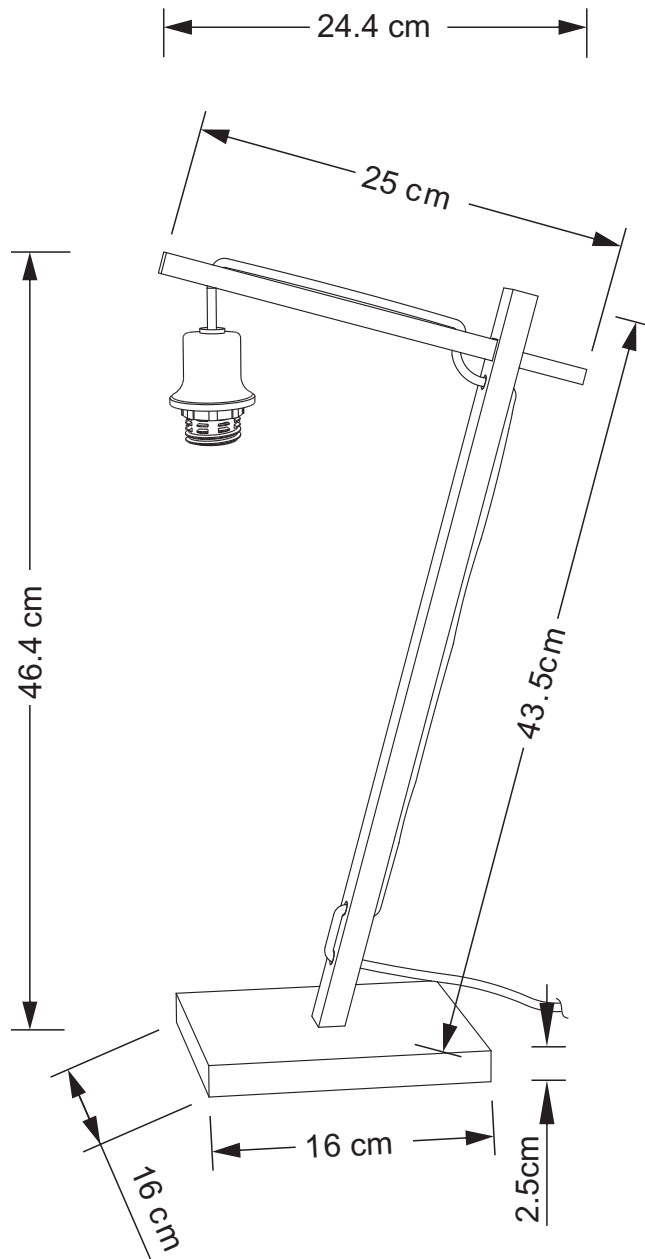

GOOD& MOJO

- Technical drawing & packing details -

ANDES/T/B ANDES/T/N

PACKING DETAILS

Box size: 20.5 X 5.5 X 46.5 CM

Total cbm: 0.007 cbm

G.w.: 1.3 KGS

N.w.: 1.2 KGS

Number of boxes: 1 pc