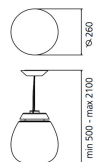

Empatia 26 Suspension

Carlotta de Bevilacqua, Paola di Arianello

IP20     Dimmerable: 

LUMINAIRE

- Watt: **16W**
- Voltage: **220-240V**
- Delivered lumens output: **710lm**
- CCT: **3000K**
- Efficiency: **50%**
- Efficacy: **44.36lm/W**
- CRI: **90**
- Dimmable Typology: **Push**

PRODUCT CODE: 1819010A

FEATURES

- Article Code: **1819010A**
- Colour: **White**
- Installation: **Suspension**
- Material: **Blown glass, methacrylate, aluminum**
- Series: **Design Collection**
- design by: **Carlotta de Bevilacqua, Paola di Arianello**

DIMENSIONS

- Height: **cm 29**
- Diameter: **cm 26**
- Base Length: **cm 50**
- Max Height from ceiling: **cm 200**
- Glow Wire Test: **650°C**

SOURCES INCLUDED

- Category: **Led**
- Number: **1**
- Watt: **16W**
- Color temperature (K): **3000K**
- CRI: **90**