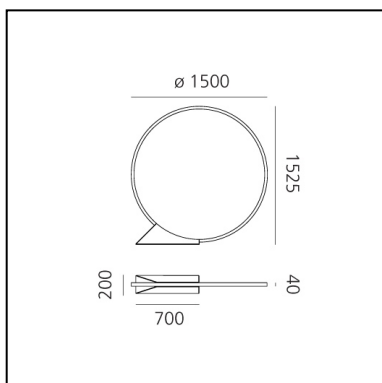

"O" 150 - Floor Elemental

IP67  

LUMINAIRE

- Watt: **70W**
- Delivered lumens output: **2850lm**
- CCT: **3000K**
- CRI: **90**

DESCRIPTION

"O" is an essential element that, when switched off, frames nature and suggests perspectives, an unobtrusive object in space that does not alter environmental balances. Its controlled and comfortable light emission can be adjusted with sensors and with the Artemide App to ensure focused operation, thus preventing waste and respecting the circadian cycles of all animal and plant species.

Introduced in 2018 both floor and suspended outdoor versions, it is a perfect lighting also for indoor use thanks to a cabled option that allows easy relocation. Also in this case the IP degree of protection is still suitable for outdoor use. Its lightness is not just formal: its thin aluminium profile is an element of its own, which can be moved wherever necessary, allowing multiple uses, and creating a pleasant ambience anywhere with its soft, non-glaring light. "O" is developed in the original 90-cm diameter version, as well as in a smaller, 45-cm and bigger 150-cm versions featuring all the characteristics of the original one. "O" is thus a comprehensive family of elements creating dynamic lightscares.

PRODUCT CODE: T071230

FEATURES

- Article Code: **T071230**
- Colour: **Black**
- Installation: **Floor**
- Material: **<p>Aluminium, silicone</p>**
- Series: **Design Collection, Architectural Outdoor**
- Environment: **Outdoor**
- design by: **Elemental**

DIMENSIONS

- Height: **cm 152.5**
- Diameter: **cm 150**
- Base Length: **cm 20**
- Base Width: **cm 70**