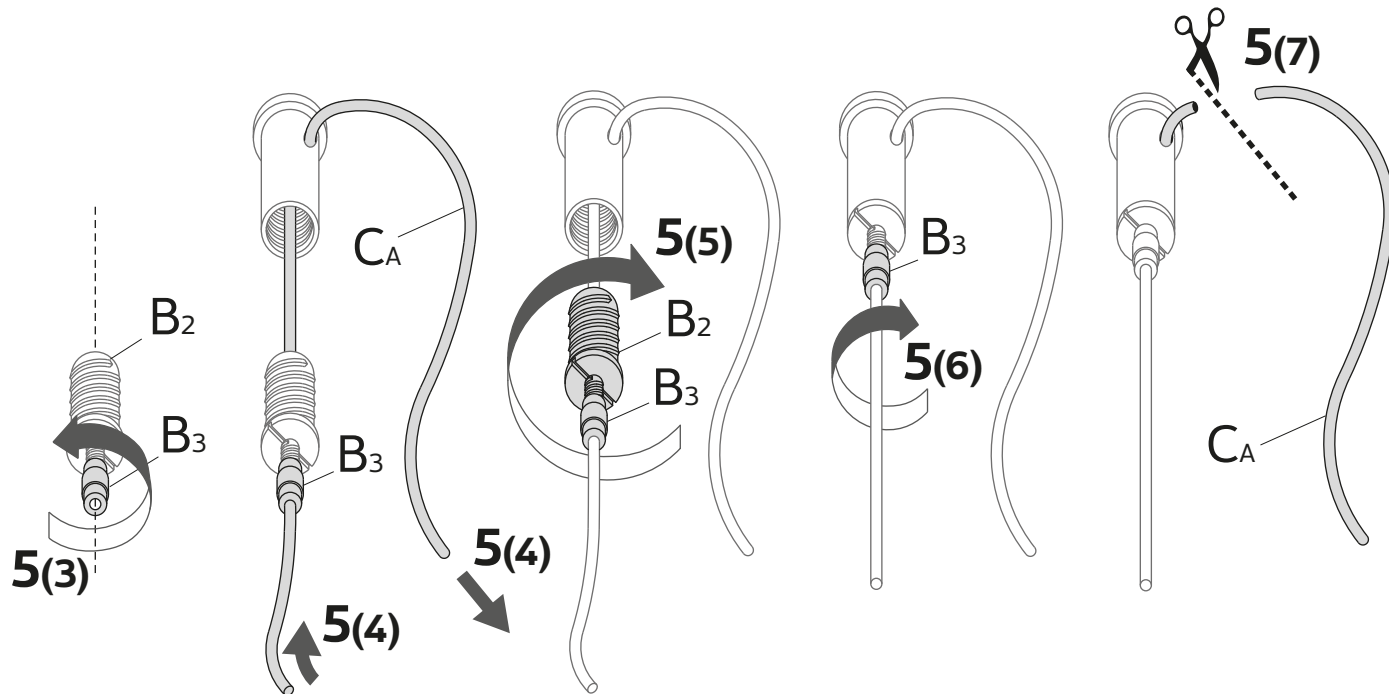

KARMAN

220-240 V.
2x led 18W (SE194A1)
2x led 26W (SE194B1)

C - 01

2x **F**

1x **B**

3

Scaricabile su google play store or app store apple
(Downloadable via google play store or app store apple)

“KARMAN - bluetooth controller”