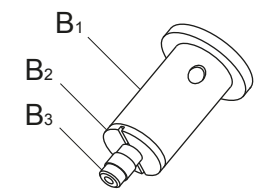

KARMAN

220-240 V.
2x led 18W (SE194A1)
2x led 26W (SE194B1)

C - 01

2x **F**

1x **B**

3

Scaricabile su google play store or app store apple
(Downloadable via google play store or app store apple)

“KARMAN - bluetooth controller”