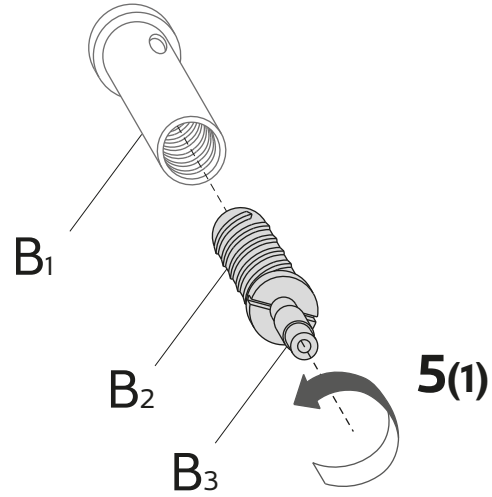

KARMAN

220-240 V.
2x led 18W (SE194A1)
2x led 26W (SE194B1)

C - 01

2x **F**

1x **B**

3

Scaricabile su google play store or app store apple
(Downloadable via google play store or app store apple)

“KARMAN - bluetooth controller”