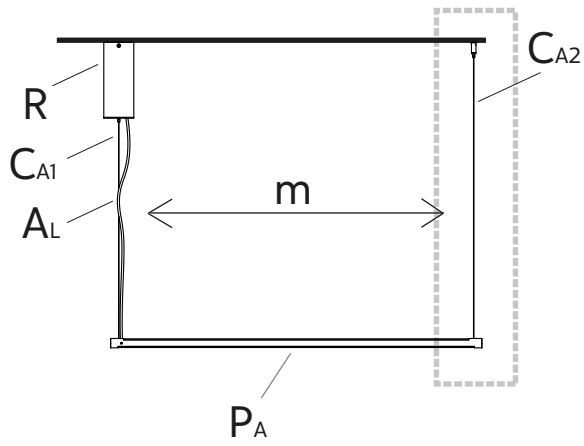

KARMAN

220-240 V.
2x led 18W (SE194A1)
2x led 26W (SE194B1)

C - 01

2x **F**

1x **B**

3

Scaricabile su google play store or app store apple
(Downloadable via google play store or app store apple)

“KARMAN - bluetooth controller”