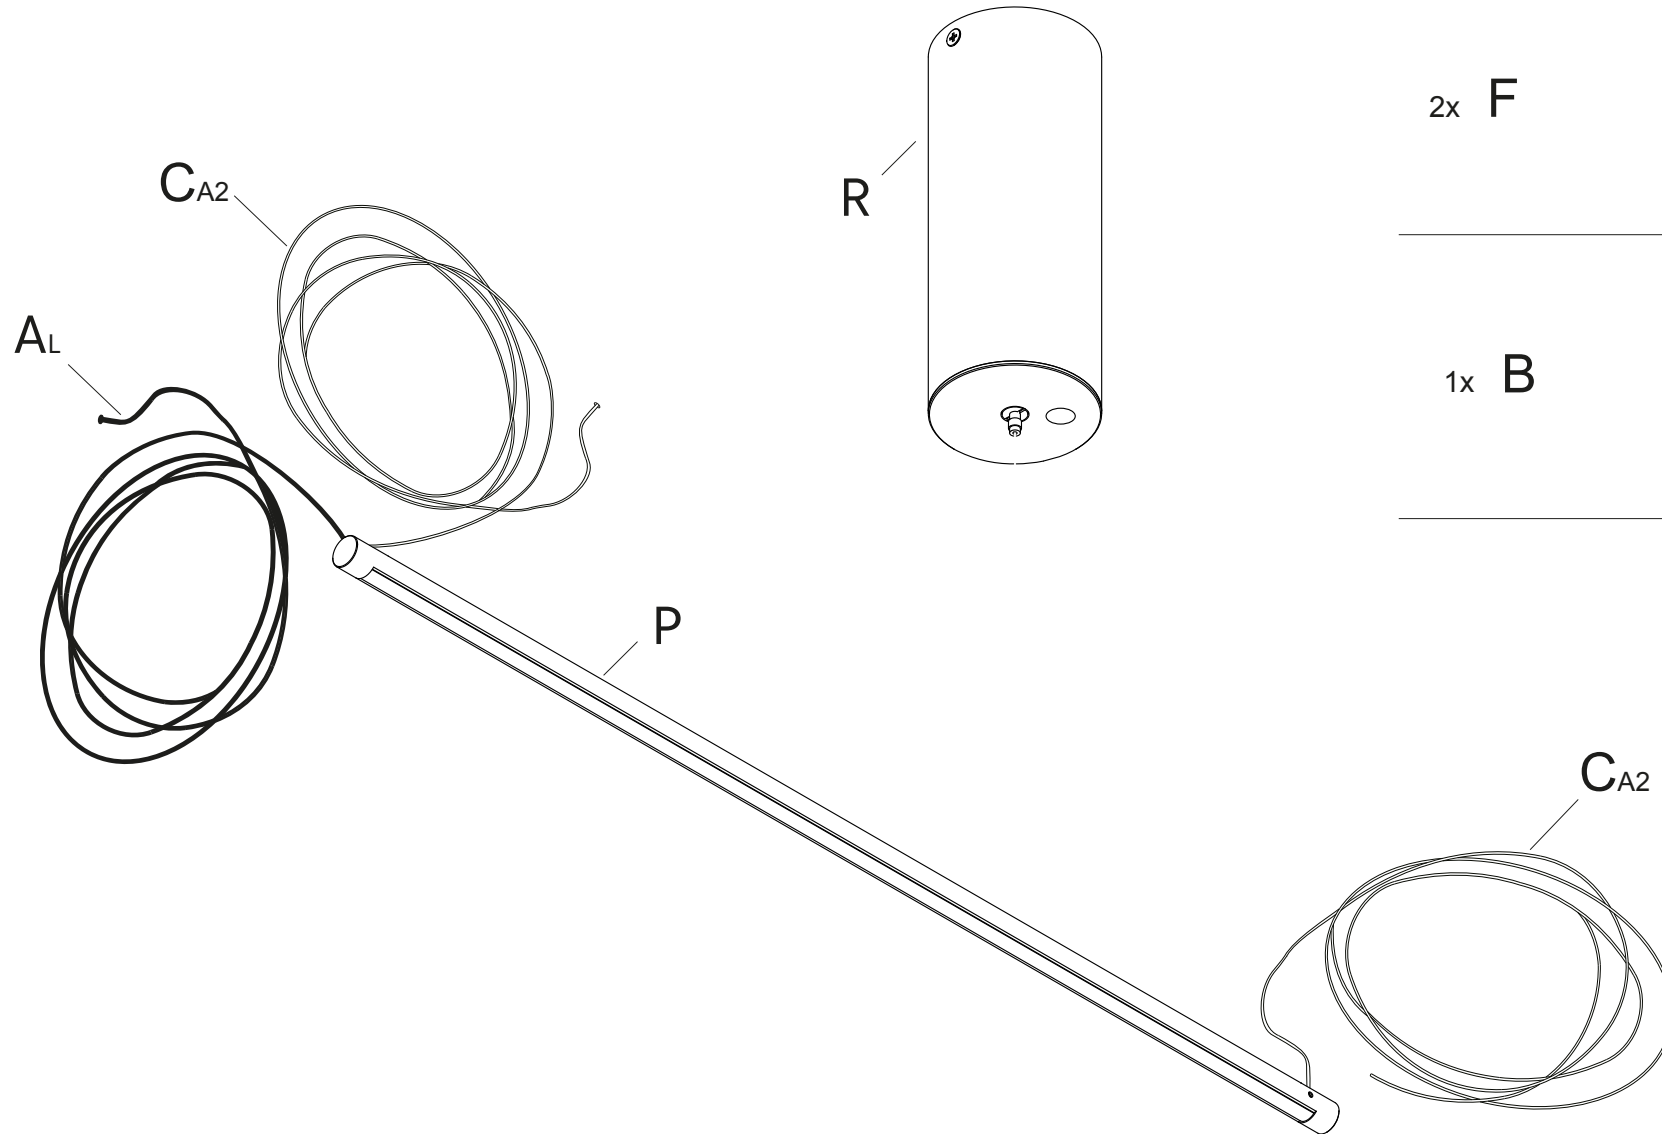

Cupido

SE194 A1 INT - white tunable
SE194 B1 INT - white tunable

Karman srl

Via A. Grandi, San Martino del piano, 61034 Fossombrone (PU), Italy
p.iva 02175640412 tel +39 0721 71 5042 r.a fax +39 0721 716640 - www.karmanitalia.it

KARMAN

220-240 V.
2x led 18W (SE194A1)
2x led 26W (SE194B1)

C - 01

2x **F**

1x **B**

3

Scaricabile su google play store or app store apple
(Downloadable via google play store or app store apple)

“KARMAN - bluetooth controller”