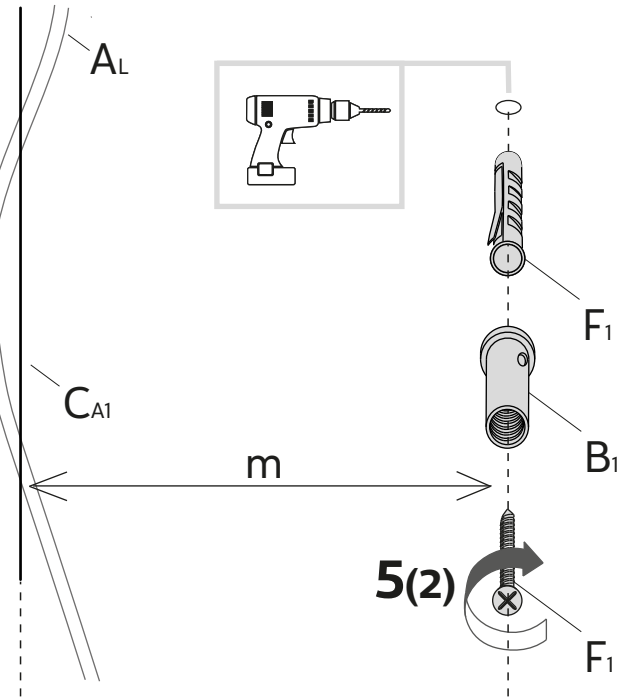

KARMAN

220-240 V.
2x led 18W (SE194A1)
2x led 26W (SE194B1)

C - 01

2x **F**

1x **B**

3

Scaricabile su google play store or app store apple
(Downloadable via google play store or app store apple)

“KARMAN - bluetooth controller”