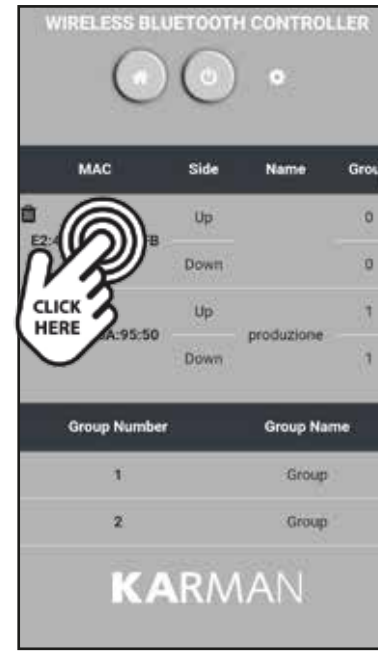

KARMAN

220-240 V.
2x led 18W (SE194A1)
2x led 26W (SE194B1)

C - 01

2x **F**

1x **B**

3

Scaricabile su google play store or app store apple
(Downloadable via google play store or app store apple)

“KARMAN - bluetooth controller”

(a)

attiva bluetooth
(activate bluetooth)

(b)

impostazioni
(setting)

(c)

rinomina
(rename)

(d)

selezione lampada
(select lamp)

(e)

controlla lampada
(check lamp)