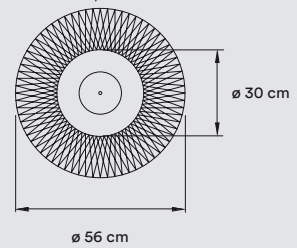

LOLA

MEDIUM SUSPENSION

RAY POWER

REF.

LOLA SM BK E27
LOLA SM WH E27
LOLA SM NI E27

LIGHT SOURCE

Class I

220 - 250V

E27 Lamp Holder

Recommended Bulbs - Not Included
LED Globe DIM 15 W
Energy Class E

PACKAGING

Box Size: 66 × 66 × 42 cm

Box Volume: 0,18 m³

Weight: Gross - 10,4 Kg | Net - 4,4 Kg

MATERIALS & COMPONENTS

Woven Wood Veneer Shade

Transparent Acrylic Frame

Metal Canopy: ø 8 cm

Electrical Cable: 2,5 m drop

FINISHES

WOOD VENEER

20 Ivory White

22 Natural Beech

METAL CANOPY & CABLE

BK-Matte Black / Black Cable

WH-Matte White / White Cable

NI-Matte Nickel / Transparent Cable