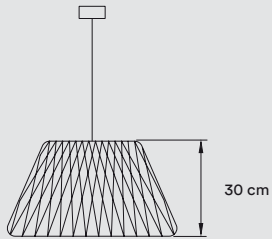

LOLA

MEDIUM SUSPENSION

RAY POWER

REF.

LOLA SM BK E27
LOLA SM WH E27
LOLA SM NI E27

LIGHT SOURCE

Class I

220 - 250V

E27 Lamp Holder

Recommended Bulbs - Not Included
LED Globe DIM 15 W
Energy Class E

PACKAGING

Box Size: 66 × 66 × 42 cm

Box Volume: 0,18 m³

Weight: Gross - 10,4 Kg | Net - 4,4 Kg

MATERIALS & COMPONENTS

Woven Wood Veneer Shade

Transparent Acrylic Frame

Metal Canopy: ø 8 cm

Electrical Cable: 2,5 m drop

FINISHES

WOOD VENEER

20 Ivory White

22 Natural Beech

METAL CANOPY & CABLE