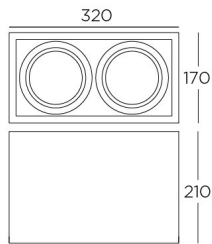

ARCCHIO

Art.-No.: 6109026

Description

Finish

Black
Transparent
NA

Material

Aluminium
Polycarbonate

TECHNICAL CHARACTERISTICS

Energy Efficiency:

LED A++

EAN Code:

4251096570922

UGR	
S=0.250	
Ceiling/Cavity	0.7
Walls	0.5
Working Plane	0.2
Room dimensions	X=4H, Y=8H
UGR Crosswise	
UGR Endwise	

The photograph may not match the reference exactly. Please read the product description to identify the finish.