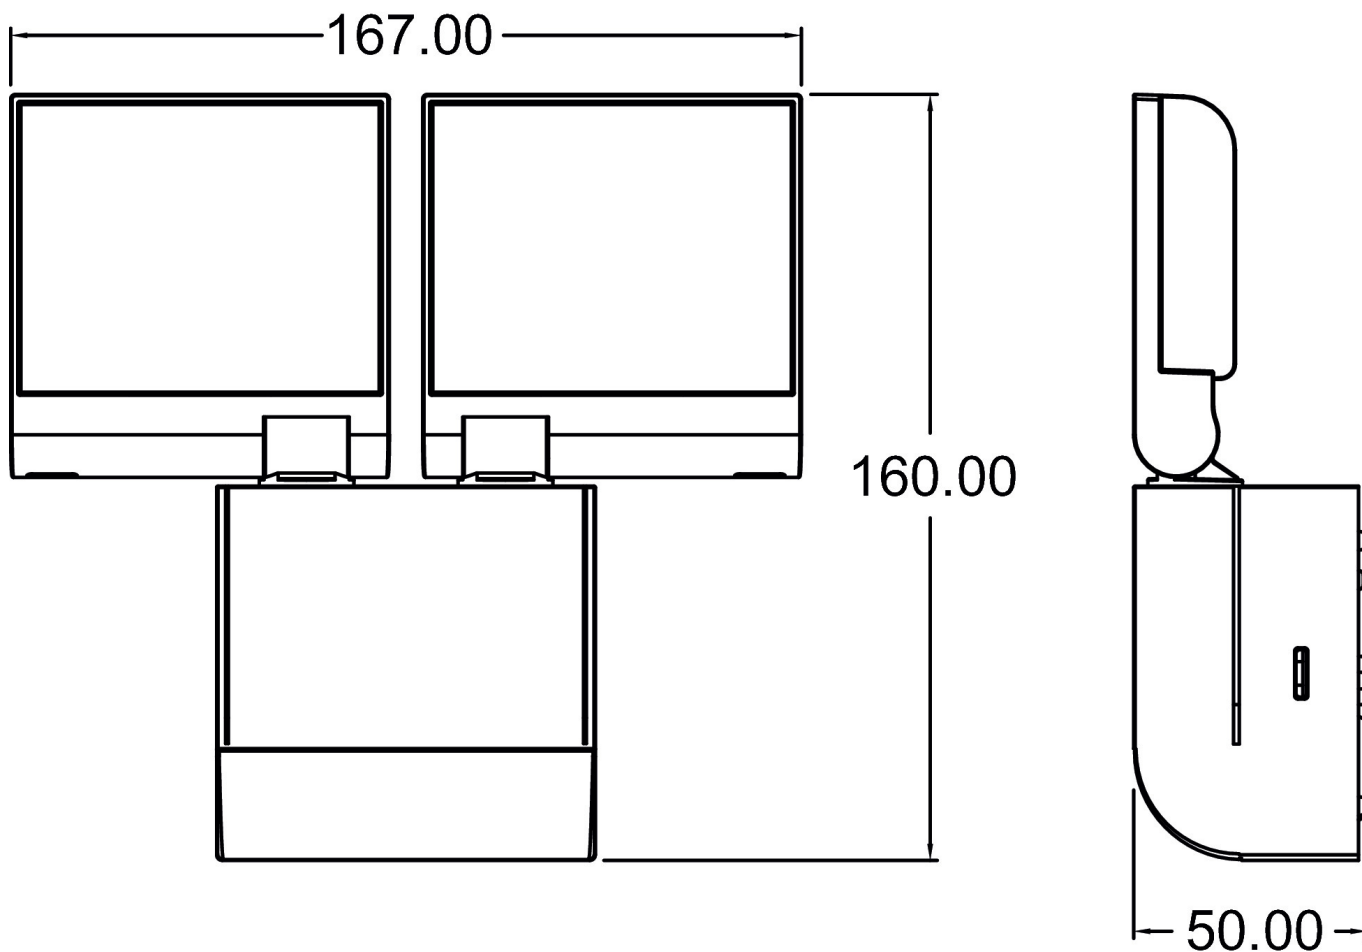

theLeda S17-100L BK	
Service life	L80/B10/45.000 h L70/ B50/50.000 h
Installation height	1.8 - 2.5 m
Ambient temperature	-20°C ... 55°C
Protection class	II
Type of protection	IP 55
Predecessor	1020724, theLeda S20L BK

Connection example

Subject to technical changes and misprints

additional information at: www.theben.de/product/1020603

The load data are determined with exemplary selected illuminants and are therefore typical data due to the large number of available products.

theLeda S17-100L BK

Item no.: 1020603

theben

Scale drawings

Accessories

Corner angle 10 BK
Item no.: 9070987

Spacer 10 BK
Item no.: 9070988

Subject to technical changes and misprints