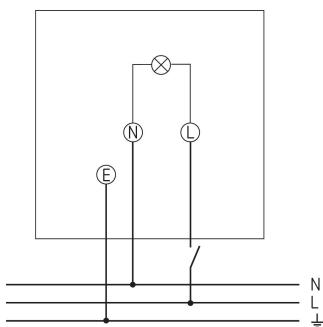

Connection example

Subject to technical changes and misprints

additional information at: www.theben.de/product/1020603

The load data are determined with exemplary selected illuminants and are therefore typical data due to the large number of available products.