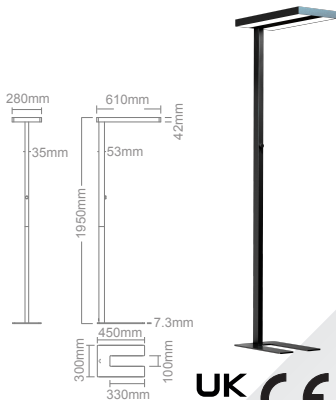

# ARCCHIO

**Art.-No.: 9968019**

incl. LED L9001443  
+ L9001444  
↑4150 + ↓3000lm Modul  
↑3600 + ↓2400 lm Lamp  
↑36 + ↓24W LED  
60W Total  
230V~50Hz  
4000 K  
CRI >80  
50000 h  
50000 ON/OFF