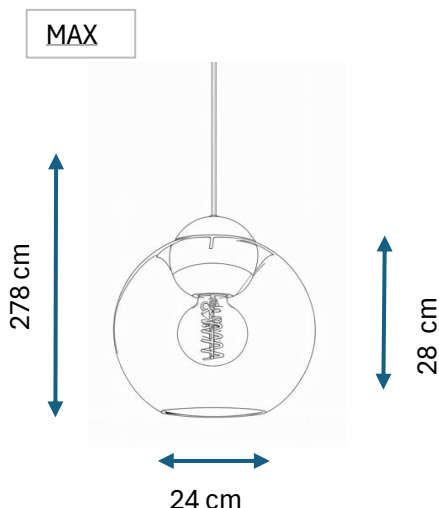

PRODUCT DATASHEET

Bubbles Pendant Ø24 - Smoke - 5705639743162

GENERAL INFORMATION

Product Code	743162
Collection	Halo Design
Product Category	Pendant
Product family	Bubbles
Use	Indoor
Application Environment	Pendant

DIMENTION & WEIGHT

Width (mm)	240
Height (mm)	280
Depth (mm)	240
Weight gram	900

MATERIAL & COLOR

Product Color	Smoke
Main Material(s)	Glass

TECHNICAL INFORMATION

IP Classification	IP20
Dimmable	Yes (according to the bulb)
Type:	Pendent-Non-Directional Light
Flicker Metric	00:00
Stroboscopic Effect Metric	00:00
LED module replaceable	No
Socket type	E27