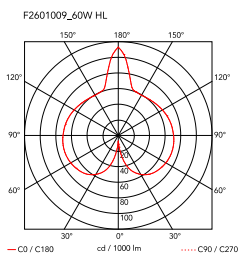

<b>Mounting</b>	Table
<b>Environment</b>	Indoor
<b>Weight</b>	2.3 Kg
<b>Light sources available</b>	1 x LED 8W E27 740lm 2700K [e] cod. RF25323 Dimmable 1 x LED 8W E27 740lm 3000K [e] cod. RF25317 Dimmable
<b>Emergency</b>	Without
<b>Switching</b>	On the cable there is the electronic dimmer which allows the regulation of light brightness with a dial.
<b>Dimmer</b>	Included
<b>Voltage</b>	220-240V
<b>Power</b>	MAX 60W
<b>Battery</b>	No
<b>Supply included</b>	Yes
<b>Cord Length</b>	1800 mm
<b>Materials</b>	Cocoon resin, Steel
<b>Colors</b>	<span style="display: inline-block; width: 10px; height: 10px; background-color: #cccccc; border-radius: 50%;"></span> F2601009 - Cocoon
<b>Certificate</b>	