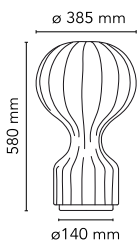

## Gatto

by Achille & Pier Giacomo Castiglioni , 1960

Table lamp providing diffused light. White powder coated internal steel structure sprayed with a unique "cocoon" resin to create the diffuser which is then protected by a transparent sprayed on finish. On the cable there is the electronic dimmer which allows the regulation of light brightness.

<b>Mounting</b>	Table
<b>Environment</b>	Indoor
<b>Weight</b>	2.3 Kg
<b>Light sources available</b>	1 x LED 8W E27 740lm 2700K [e] cod. RF25323 Dimmable 1 x LED 8W E27 740lm 3000K [e] cod. RF25317 Dimmable
<b>Emergency</b>	Without
<b>Switching</b>	On the cable there is the electronic dimmer which allows the regulation of light brightness with a dial.
<b>Dimmer</b>	Included
<b>Voltage</b>	220-240V
<b>Power</b>	MAX 60W
<b>Battery</b>	No
<b>Supply included</b>	Yes
<b>Cord Length</b>	1800 mm
<b>Materials</b>	Cocoon resin, Steel
<b>Colors</b>	<span style="display: inline-block; width: 10px; height: 10px; background-color: #cccccc; border-radius: 50%;"></span> F2601009 - Cocoon
<b>Certificate</b>	