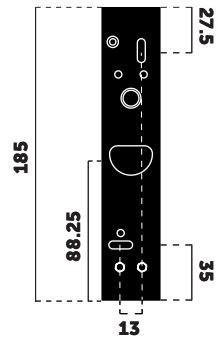

FROM THE BACK:

FINISH

- Graphite / Steel
- Graphite / Brass
- Graphite / Smoked bronze
- Stone / Steel
- Stone / Brass
- Stone / Smoked Bronze

SKU

- **RHW-19452**
- **RHW-18450**
- **RHW-20451**
- **RHW-23455**
- **RHW-25453**
- **RHW-24454**

ALSO INCLUDED:

1x Coin cap installation tool*
1x Black rubber grommet

1 pc

1 pc

CARE INSTRUCTIONS

Wipe with damp cloth with no loose hairs, avoid using any chemicals. Please note all finishes are prone to aging.

* Coin cap installation tool **must be used by hand only.**