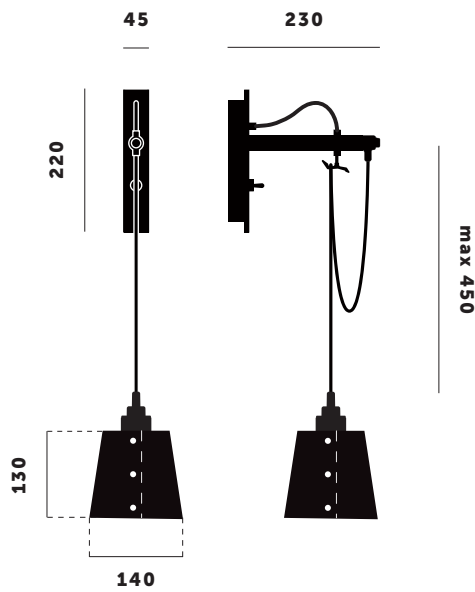

## HOOKED WALL / SMALL

A wall light made from solid metal with matt rubber detailing. The base is finished in either *stone* or *graphite* powder coating. The pendant length can be adjusted to suit and hooked onto a solid metal hook.

## HOOKED WALL / SMALL

**SPECIFICATIONS:**

Wall light  
 Solid metal lamp holder  
 Solid metal hook  
 1 x small shade  
 E27 / 200-240V / IP20  
 Max 40W bulb  
 Bulbs sold separately  
 CE Class 1 approval