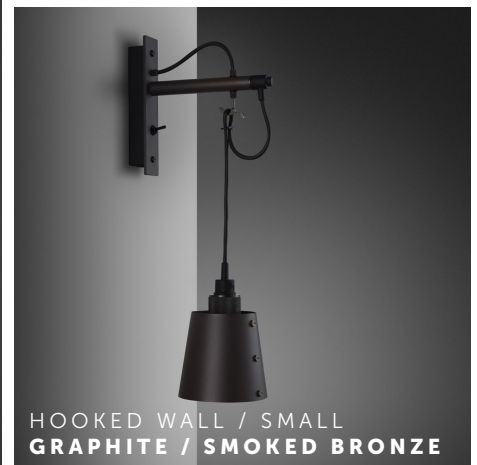

## HOOKED WALL / SMALL

TECH SPEC

## HOOKED WALL / SMALL

A wall light made from solid metal with matt rubber detailing. The base is finished in either *stone* or *graphite* powder coating. The pendant length can be adjusted to suit and hooked onto a solid metal hook.