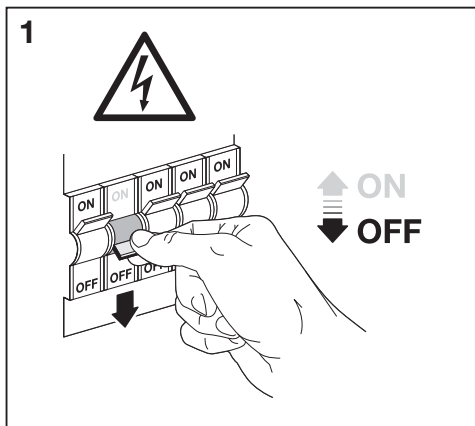

	EAN	This product contains a light source of energy efficiency class	Contained Light Source
UNDERCABINET SPOT PUCK65MM3X3W830WT	4058075791565	E	
UNDERCABINET SPOT PUCK65MM3X3W830BK	4058075791589	E	

Points de collecte sur www.quefairedemesdechets.fr