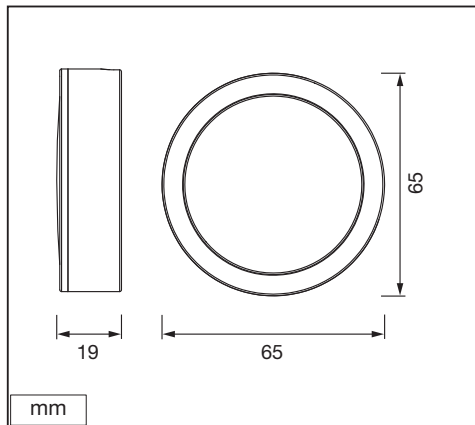

UNDERCABINET SPOT

	EAN	W	lm	K	IP	⊖ (°C)	mA	V~	Hz	DF	◊°	
UNDERCABINET SPOT PUCK65MM3X3W830WT	4058075791565	3 x 3	3 x 330	3000	20	-20...+40	27	220-240	50/60	>0.5	120	15000
UNDERCABINET SPOT PUCK65MM3X3W830BK	4058075791589	3 x 3	3 x 330	3000	20	-20...+40	27	220-240	50/60	>0.5	120	15000

	EAN	This product contains a light source of energy efficiency class	Contained Light Source
UNDERCABINET SPOT PUCK65MM3X3W830WT	4058075791565	E	
UNDERCABINET SPOT PUCK65MM3X3W830BK	4058075791589	E	

Points de collecte sur www.quefairedemesdechets.fr