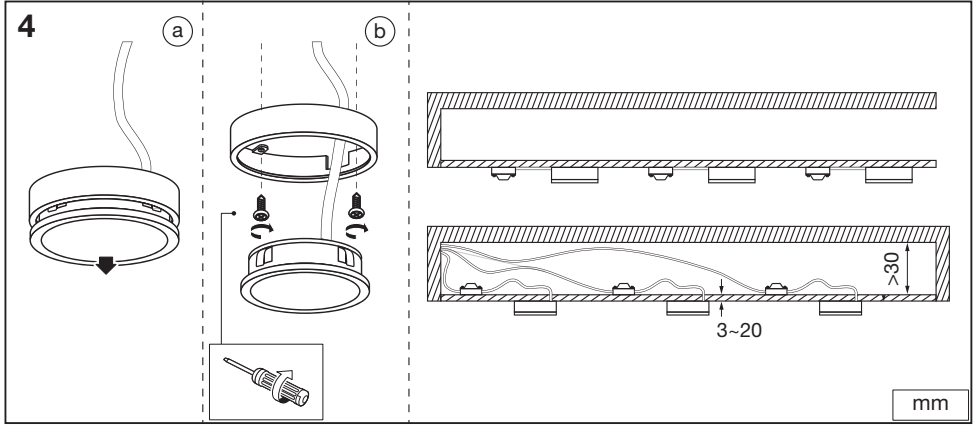

UNDERCABINET SPOT

	EAN	W	lm	K	IP	⊖ (°C)	mA	V~	Hz	DF	◊°	
UNDERCABINET SPOT PUCK65MM3X3W830WT	4058075791565	3 x 3	3 x 330	3000	20	-20...+40	27	220-240	50/60	>0.5	120	15000
UNDERCABINET SPOT PUCK65MM3X3W830BK	4058075791589	3 x 3	3 x 330	3000	20	-20...+40	27	220-240	50/60	>0.5	120	15000

	EAN	This product contains a light source of energy efficiency class	Contained Light Source
UNDERCABINET SPOT PUCK65MM3X3W830WT	4058075791565	E	
UNDERCABINET SPOT PUCK65MM3X3W830BK	4058075791589	E	

Points de collecte sur www.quefairedemesdechets.fr