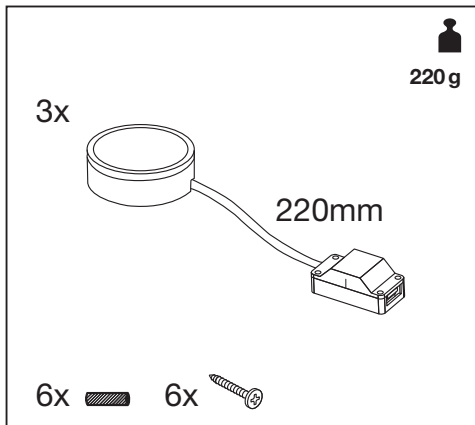

UNDERCABINET SPOT

	EAN	W	lm	K	IP	⊖ (°C)	mA	V~	Hz	DF	◊°	
UNDERCABINET SPOT PUCK65MM3X3W830WT	4058075791565	3 x 3	3 x 330	3000	20	-20...+40	27	220-240	50/60	>0.5	120	15000
UNDERCABINET SPOT PUCK65MM3X3W830BK	4058075791589	3 x 3	3 x 330	3000	20	-20...+40	27	220-240	50/60	>0.5	120	15000

	EAN	This product contains a light source of energy efficiency class	Contained Light Source
UNDERCABINET SPOT PUCK65MM3X3W830WT	4058075791565	E	
UNDERCABINET SPOT PUCK65MM3X3W830BK	4058075791589	E	

Points de collecte sur www.quefairedemesdechets.fr