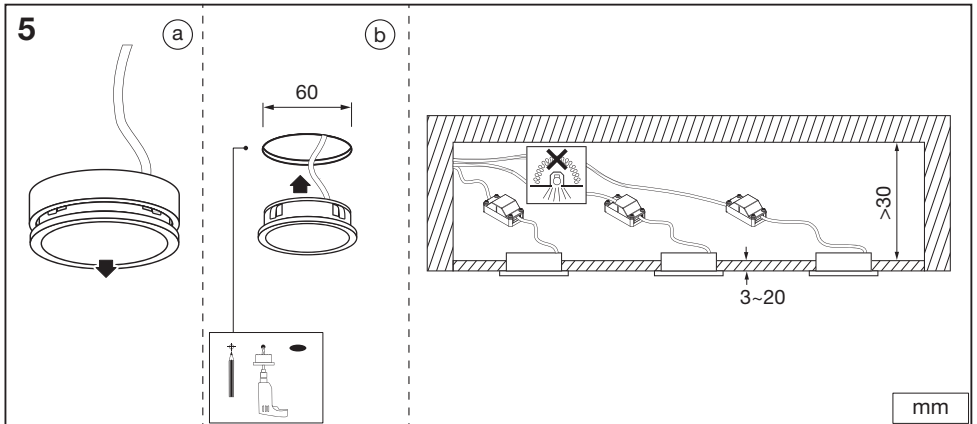

UNDERCABINET SPOT

	EAN	W	lm	K	IP	⊖ (°C)	mA	V~	Hz	DF	◊°	
UNDERCABINET SPOT PUCK65MM3X3W830WT	4058075791565	3 x 3	3 x 330	3000	20	-20...+40	27	220-240	50/60	>0.5	120	15000
UNDERCABINET SPOT PUCK65MM3X3W830BK	4058075791589	3 x 3	3 x 330	3000	20	-20...+40	27	220-240	50/60	>0.5	120	15000

	EAN	This product contains a light source of energy efficiency class	Contained Light Source
UNDERCABINET SPOT PUCK65MM3X3W830WT	4058075791565	E	
UNDERCABINET SPOT PUCK65MM3X3W830BK	4058075791589	E	

Points de collecte sur www.quefairedemesdechets.fr