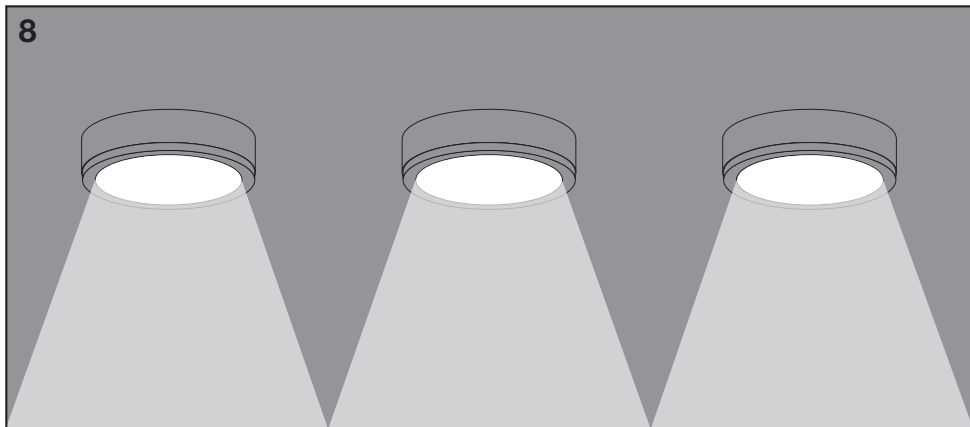

EAN	This product contains a light source of energy efficiency class	Contained Light Source
UNDERCABINET SPOT PUCK65MM3X3W830WT	4058075791565	E	
UNDERCABINET SPOT PUCK65MM3X3W830BK	4058075791589	E