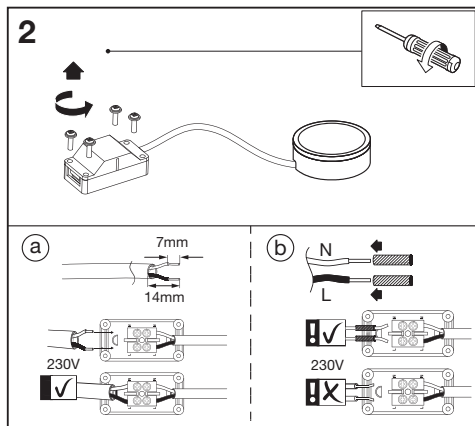

UNDERCABINET SPOT

	EAN	W	lm	K	IP	⊖ (°C)	mA	V~	Hz	DF	◊°	
UNDERCABINET SPOT PUCK65MM3X3W830WT	4058075791565	3 x 3	3 x 330	3000	20	-20...+40	27	220-240	50/60	>0.5	120	15000
UNDERCABINET SPOT PUCK65MM3X3W830BK	4058075791589	3 x 3	3 x 330	3000	20	-20...+40	27	220-240	50/60	>0.5	120	15000

	EAN	This product contains a light source of energy efficiency class	Contained Light Source
UNDERCABINET SPOT PUCK65MM3X3W830WT	4058075791565	E	
UNDERCABINET SPOT PUCK65MM3X3W830BK	4058075791589	E	

Points de collecte sur www.quefairedemesdechets.fr