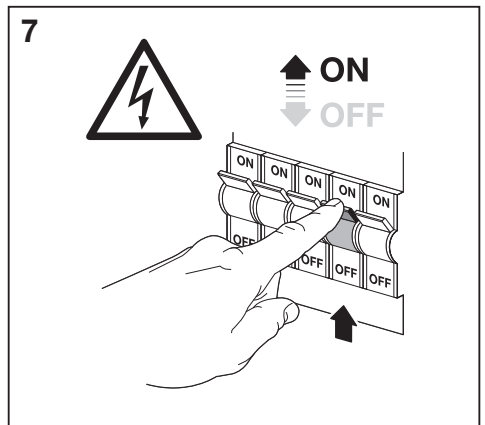

	EAN	This product contains a light source of energy efficiency class	Contained Light Source
UNDERCABINET SPOT PUCK65MM3X3W830WT	4058075791565	E	
UNDERCABINET SPOT PUCK65MM3X3W830BK	4058075791589	E	

Points de collecte sur www.quefairedemesdechets.fr