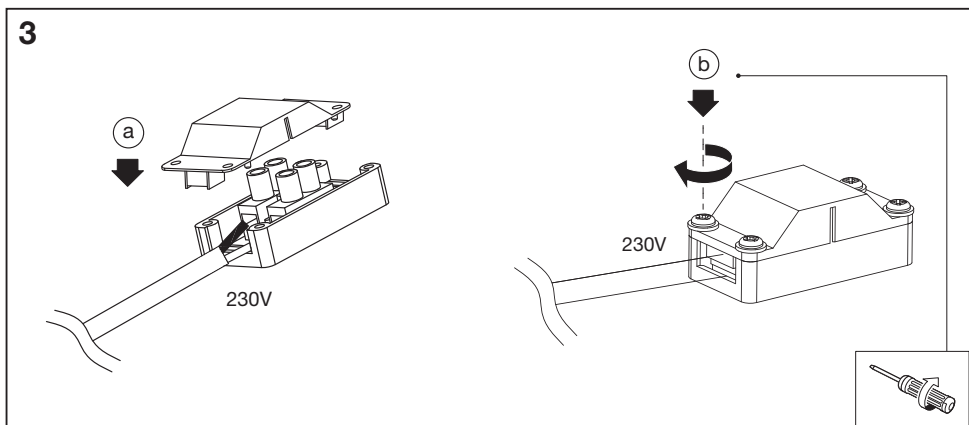

UNDERCABINET SPOT

	EAN	W	lm	K	IP	⊖ (°C)	mA	V~	Hz	DF	◊°	
UNDERCABINET SPOT PUCK65MM3X3W830WT	4058075791565	3 x 3	3 x 330	3000	20	-20...+40	27	220-240	50/60	>0.5	120	15000
UNDERCABINET SPOT PUCK65MM3X3W830BK	4058075791589	3 x 3	3 x 330	3000	20	-20...+40	27	220-240	50/60	>0.5	120	15000

	EAN	This product contains a light source of energy efficiency class	Contained Light Source
UNDERCABINET SPOT PUCK65MM3X3W830WT	4058075791565	E	
UNDERCABINET SPOT PUCK65MM3X3W830BK	4058075791589	E	

Points de collecte sur www.quefairedemesdechets.fr