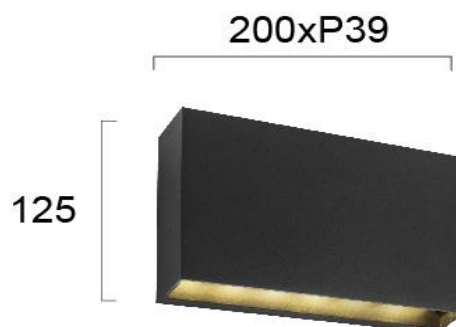

Product Datasheet

Code	4257200
Description	Wall Light Elvira
Family	ELVIRA
Type	WALL LIGHTS
Type of Lamp	LED module
Watt	13W
Volt	220-240 VAC
Hertz	50-60 Hz
Class	Class II
IP	IP65
Environment	Outdoor
Color	DARK GREY
Material	PC/ABS
Length	L:200
Height	H:125
Width	P:39
Kelvin	3000K
Lumen	650 Lm
Beam Angle	Beam angle 50*
Dimmable	Non-Dimmable