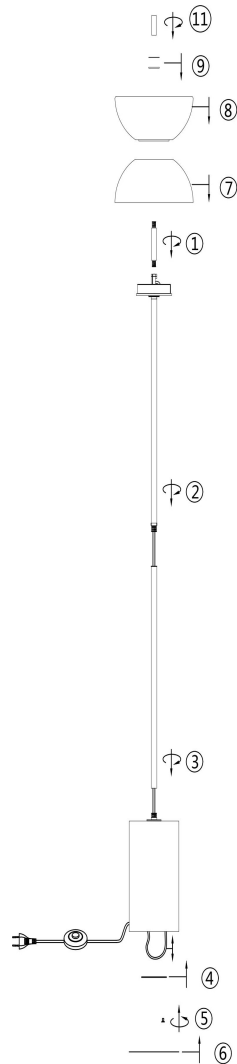

Instruction

MOD178FL-L11W3K

MAX 11W
1 300 Lumen

Model: MOD178FL-L11W3K

Collection: Modern

Series: Kyoto
Stehleuchte

This product contains a light source of the energy efficiency class F