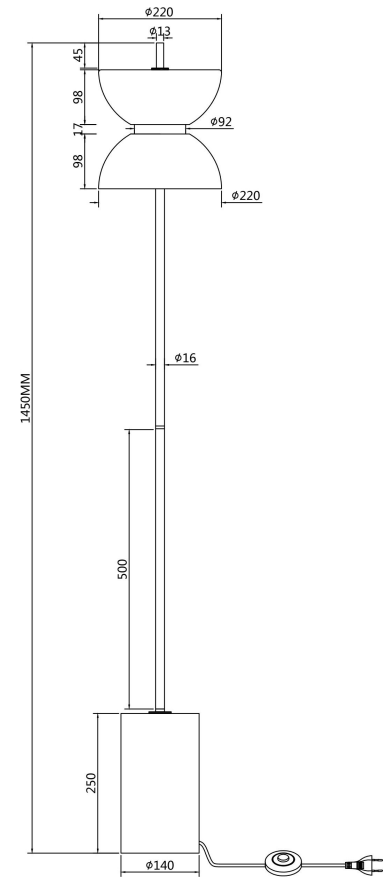

Instruction

MOD178FL-L11W3K

MAX 11W
1 300 Lumen

Model: MOD178FL-L11W3K

Collection: Modern

Series: Kyoto
Stehleuchte

This product contains a light source of the energy efficiency class F