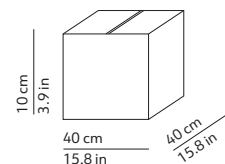

CODES AND DIMENSIONS / CODICI E DIMENSIONI

JER 1

504421FB
504421FM
504421FV

JER 3

504422FB
504422FM
504422FV
+
500423MI

JER 5

504422FB
504422FM
504422FV
+
500423MI

PACKAGING / IMBALLO

Volume: 0.023 m³ / 0.801 ft³
Gross weight: 2.70 kg / 5.95 lbs

Diffuser x 3 or x 5
Volume: 0.023 m³ / 0.801 ft³
Gross weight: 2.40 kg / 5.29 lbs

Canopy
Volume: 0.016 m³ / 0.565 ft³
Gross weight: 3.10 kg / 6.83 lbs