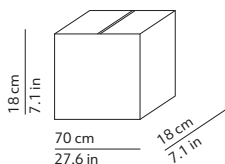

CODES AND DIMENSIONS / CODICI E DIMENSIONI

JER 1

504421FB
504421FM
504421FV

JER 3

504422FB
504422FM
504422FV
+
500423MI

JER 5

504422FB
504422FM
504422FV
+
500423MI

PACKAGING / IMBALLO

Volume: 0.023 m³ / 0.801 ft³
Gross weight: 2.70 kg / 5.95 lbs

Diffuser x 3 or x 5
Volume: 0.023 m³ / 0.801 ft³
Gross weight: 2.40 kg / 5.29 lbs

Canopy
Volume: 0.016 m³ / 0.565 ft³
Gross weight: 3.10 kg / 6.83 lbs