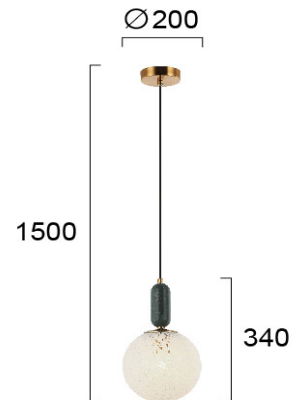

Product Datasheet

Code	4264100
Description	Pendant Light Polly
Family	POLLY
Type	PENDANT
Type of Lamp	E27
Watt	1 x Max 40W
Volt	220-240 VAC
Hertz	50-60 Hz
Class	Class II
IP	IP20
Environment	Indoor
Color	SNOW-FLAKE / GREEN / ANCIENT BRASS
Material	GLASS / MARBLE / PLATED STEEL
Length	D: 200
Height	H: 1500
Width	h: 340